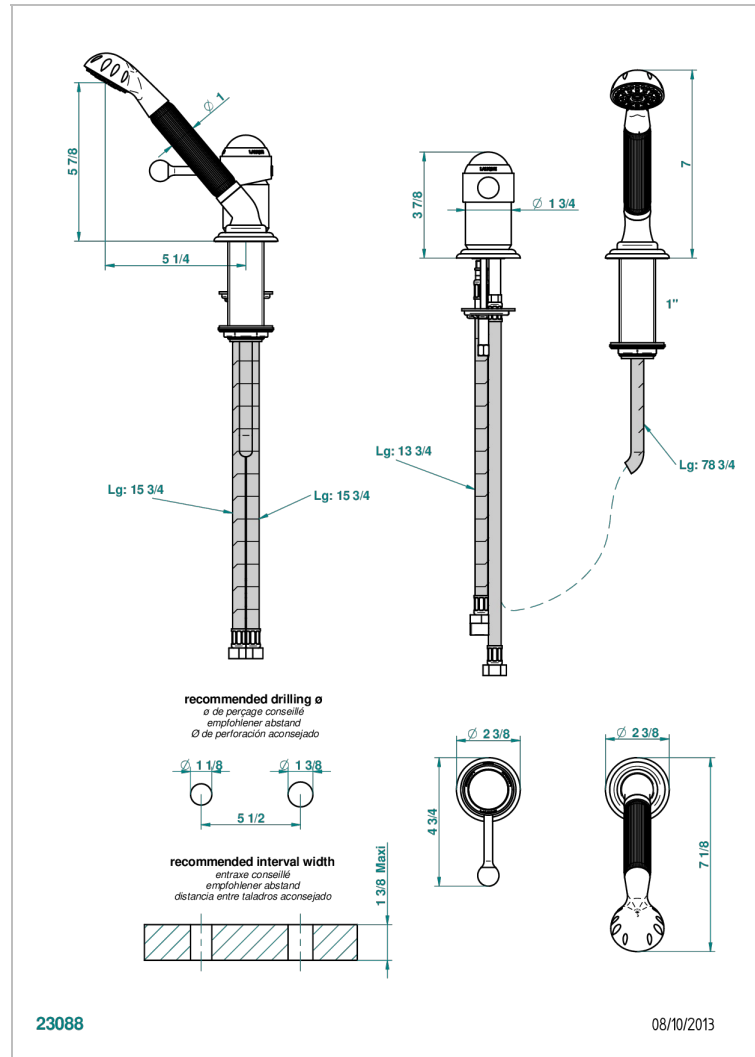

PANTHERE CLEAR CRYSTAL

A2H-6523/60A

Rim mounted ceramic mixer with handshower

THG[®]
PARIS

CHARACTERISTIC

- Panthère Clear crystal
- Rim mounted ceramic mixer with handshower

TECHNICAL SPECS

- Recommandé : 3 bars (max. 5 bars) - Advised : 43,5 psi (max. 72 psi)
- 9,5 l/min à 3 bars (2.5 gpm at 43.5 psi)

AVAILABLE FINITIONS

Antique nickel - H28
 Black ceram - D30
 Blush PVD - H62
 Brass color PVD - H49
 Brown bronze color PVD - F33
 Gold color PVD - H52

Graphite PVD - H64
 Lacquered light bronze - D01
 Matt Umber PVD - H67
 Matt blush PVD - H60
 Matt brass color PVD - H50
 Matt brown bronze color PVD - F34