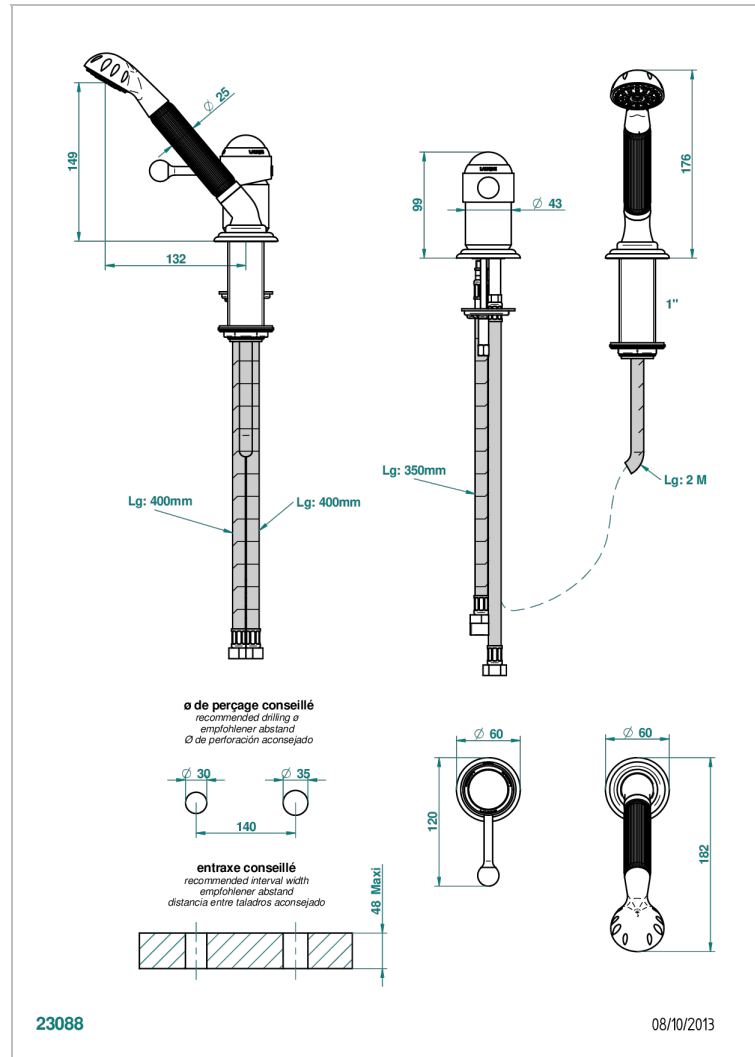

PANTHERE CLEAR CRYSTAL

A2H-6523/60A

Rim mounted ceramic mixer with handshower

THG[®]
PARIS

CHARACTERISTIC

- Panthere Clear crystal
- Rim mounted ceramic mixer with handshower

TECHNICAL SPECS

- Recommandé : 3 bars (max. 5 bars) - Advised : 43,5 psi (max. 72 psi)
- 9,5 l/min à 3 bars (2.5 gpm at 43.5 psi)