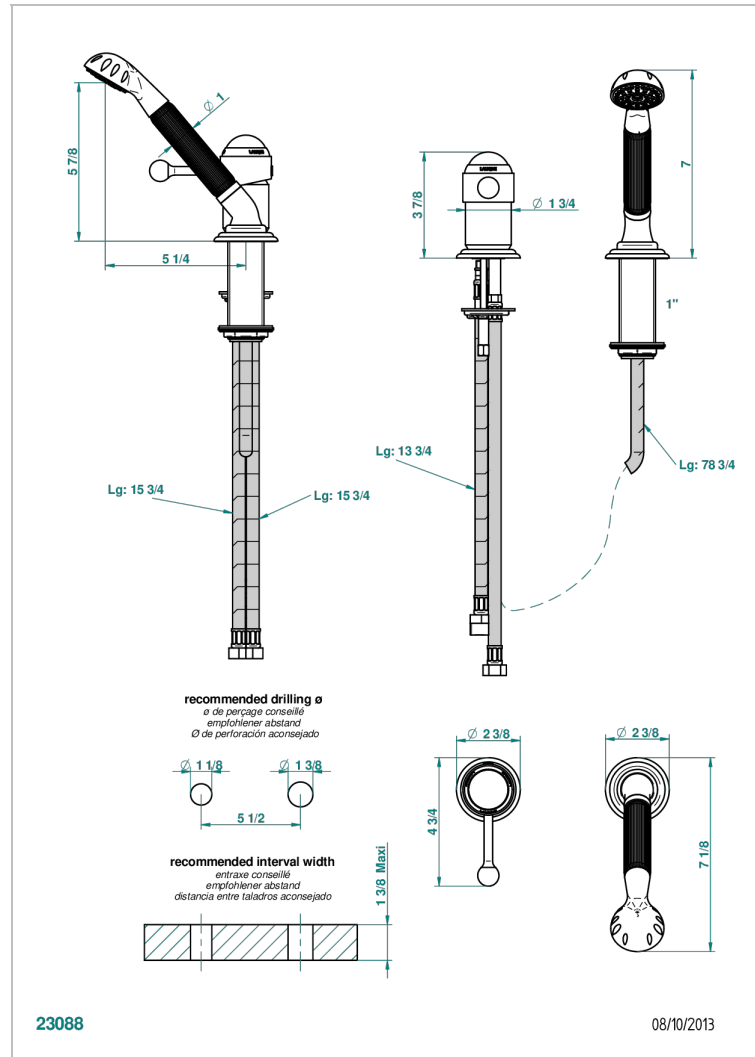

# PANTHERE CLEAR CRYSTAL

A2H-6523/60A

Rim mounted ceramic mixer with handshower

THG<sup>®</sup>  
PARIS

## CHARACTERISTIC

- Panthere Clear crystal
- Rim mounted ceramic mixer with handshower