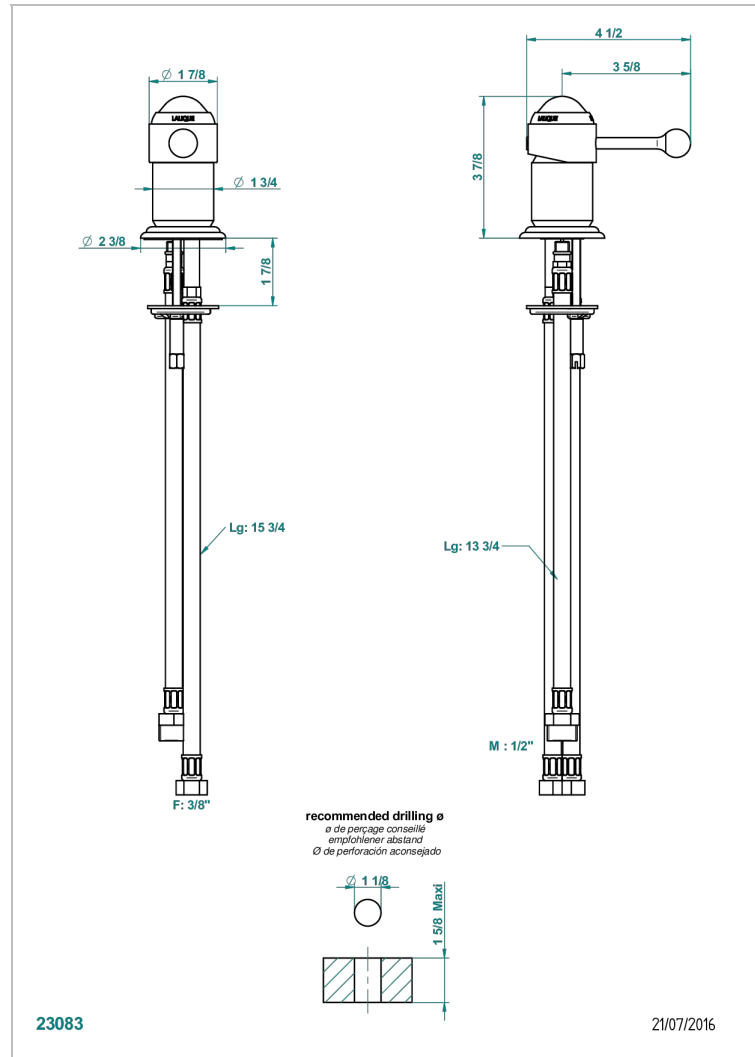

# PANTHERE CLEAR CRYSTAL

A2H-6523

Rim mounted ceramic mixer

THG<sup>®</sup>  
PARIS