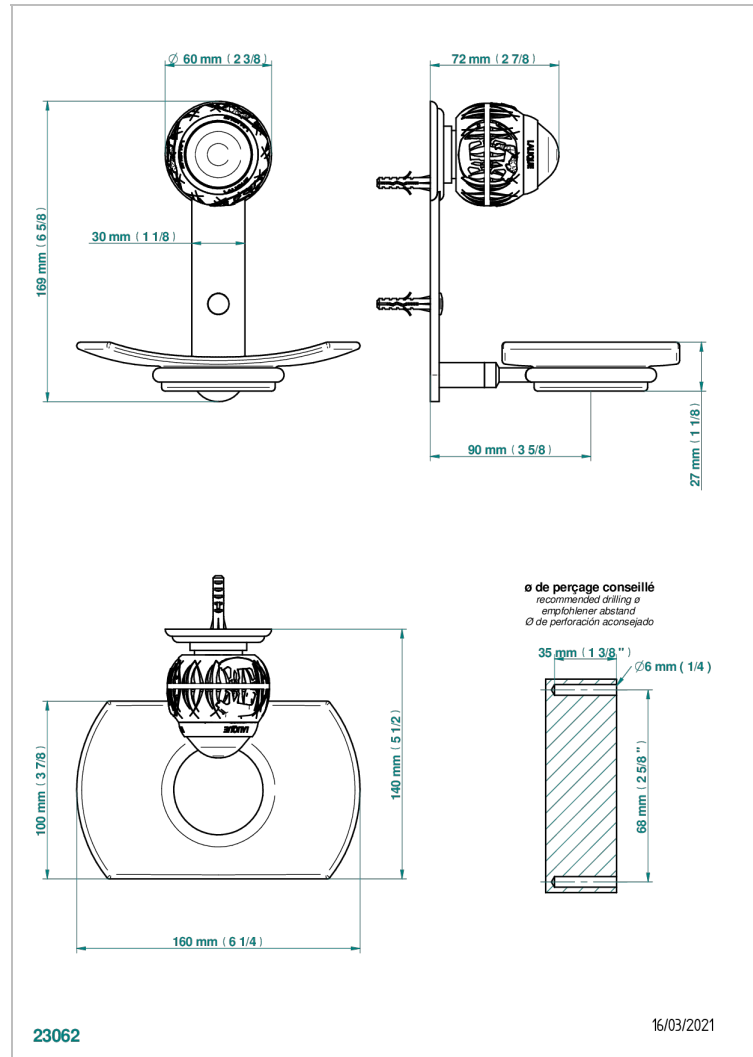

PANTHERE CLEAR CRYSTAL

A2H-500

Glass soap dish, wall mounted

THG[®]
PARIS

CHARACTERISTIC

- Panthere Clear crystal
- Glass soap dish, wall mounted

AVAILABLE FINITIONS

Black ceram - D30
Blush PVD - H62
Brass color PVD - H49
Brown bronze color PVD - F33
Chrome polished - A02
Chrome polished / gold polished - G02