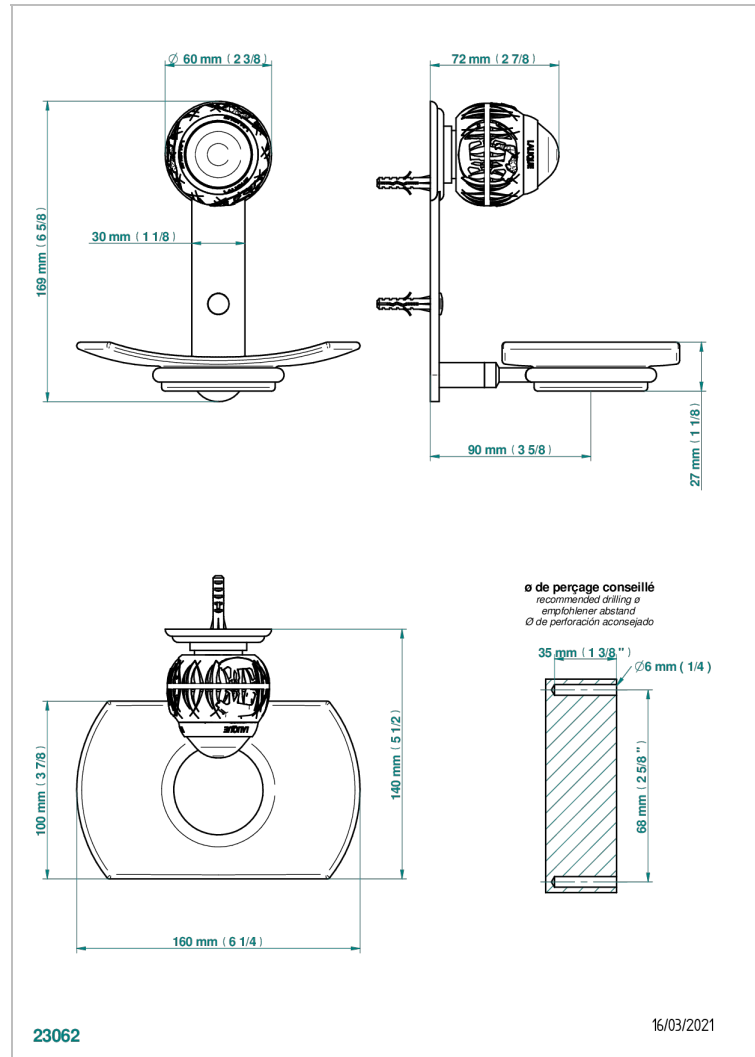

PANTHERE CLEAR CRYSTAL

A2H-500

Wall mounted glass soap dish

THG[®]
PARIS

CHARACTERISTIC

- Panthere Clear crystal
- Wall mounted glass soap dish

AVAILABLE FINITIONS

Antique nickel - H28
Black ceram - D30
Blush PVD - H62
Brass color PVD - H49
Brown bronze color PVD - F33
Gold color PVD - H52