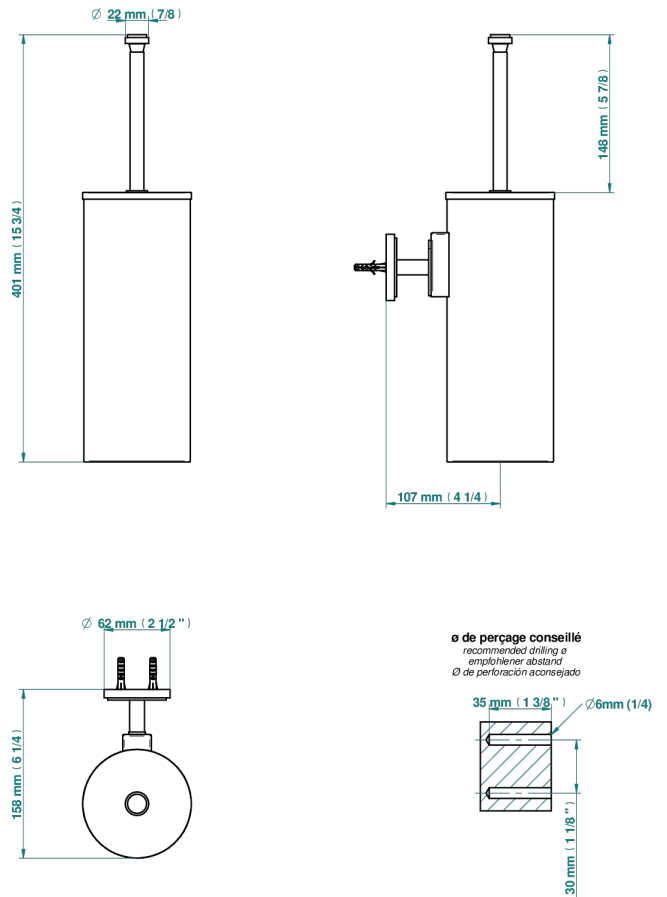

DIPLOMATE SMOOTH RINGS

U4A-4720C

Metal toilet brush holder with brush with cover wall mounted

23057

16/03/2021

CHARACTERISTIC

- Diplomat Smooth rings
- Metal toilet brush holder with brush with cover wall mounted