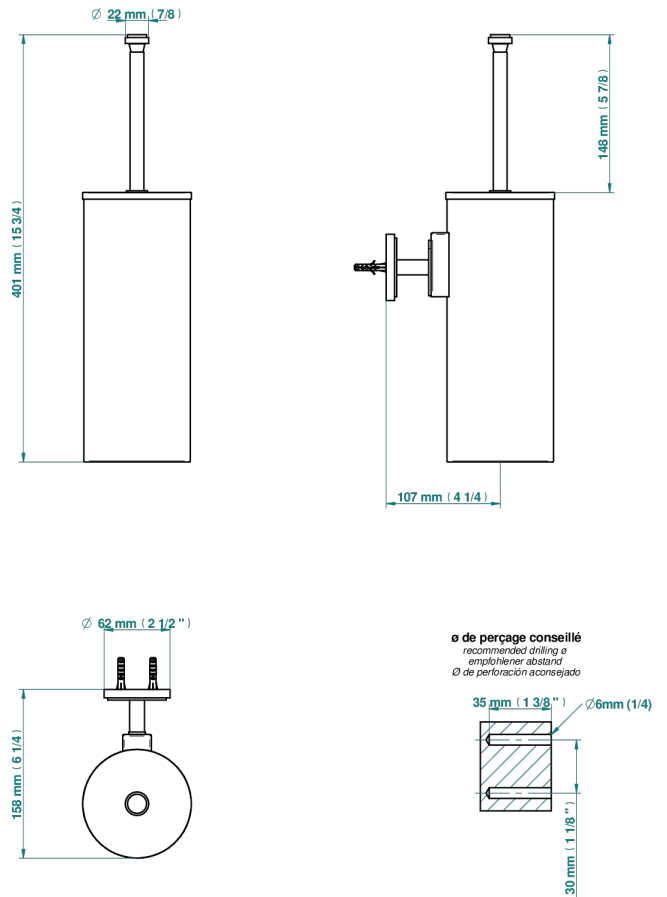

# PANTHERE BLACK CRYSTAL

A2K-4720C

Metal toilet brush holder with brush with cover wall mounted

THG<sup>®</sup>  
PARIS

23057

16/03/2021

## CHARACTERISTIC

- Panthère Black crystal
- Metal toilet brush holder with brush with cover wall mounted