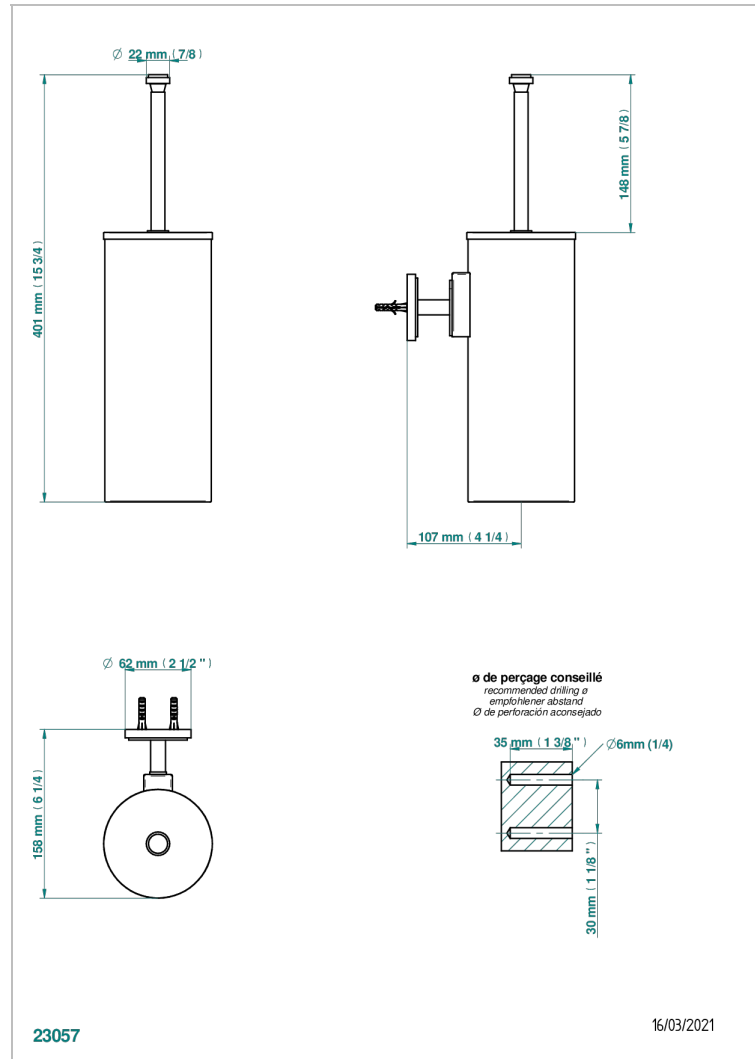

PANTHERE CLEAR CRYSTAL

A2H-4720C

Metal toilet brush holder with brush with cover wall mounted

CHARACTERISTIC

- Panthère Clear crystal
- Metal toilet brush holder with brush with cover wall mounted

AVAILABLE FINITIONS