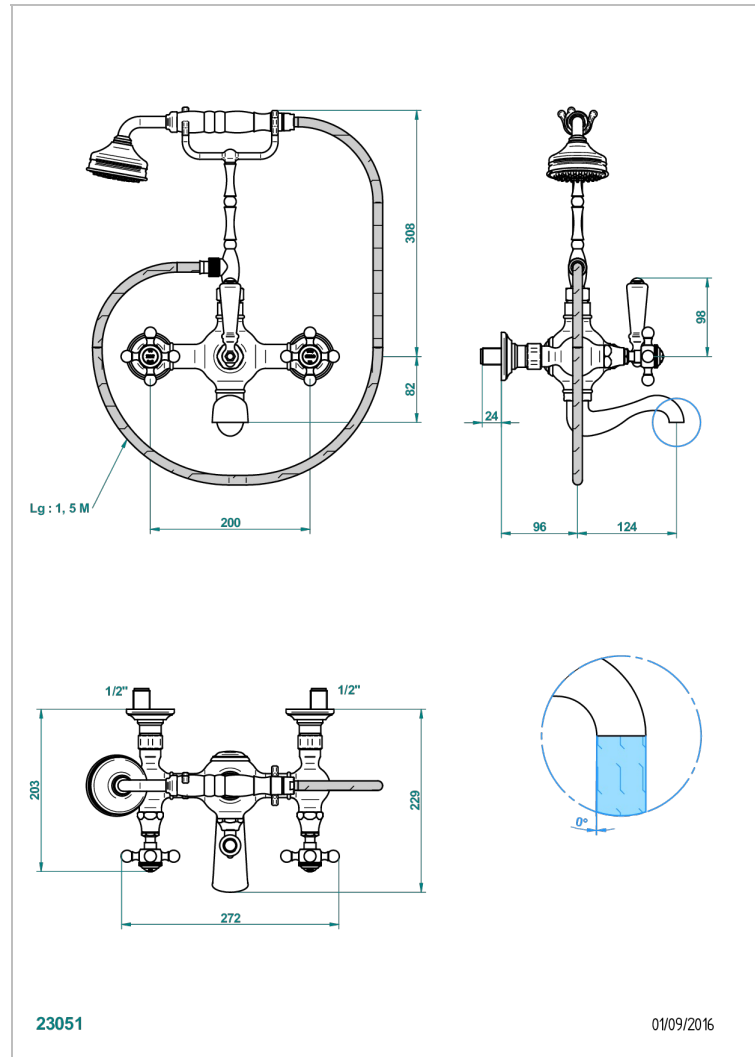

Wall mounted 2-hole bath/telephone shower mixer, shower and hose, 200 mm centres

CHARACTERISTIC

- Broadway
- Wall mounted 2-hole bath/telephone shower mixer, shower and hose, 200 mm centres

TECHNICAL SPECS

- Recommandé : 3 bars (max. 5 bars) - Advised : 43,5 psi (max. 72 psi)
- Bec : 75 l/min à 3 bars - Douchette : 9,5 l/min à 3 bars
- Spout : 19,8 gpm at 43.5 psi - Handshower : 2.5 gpm at 43.5 psi

AVAILABLE FINITIONS