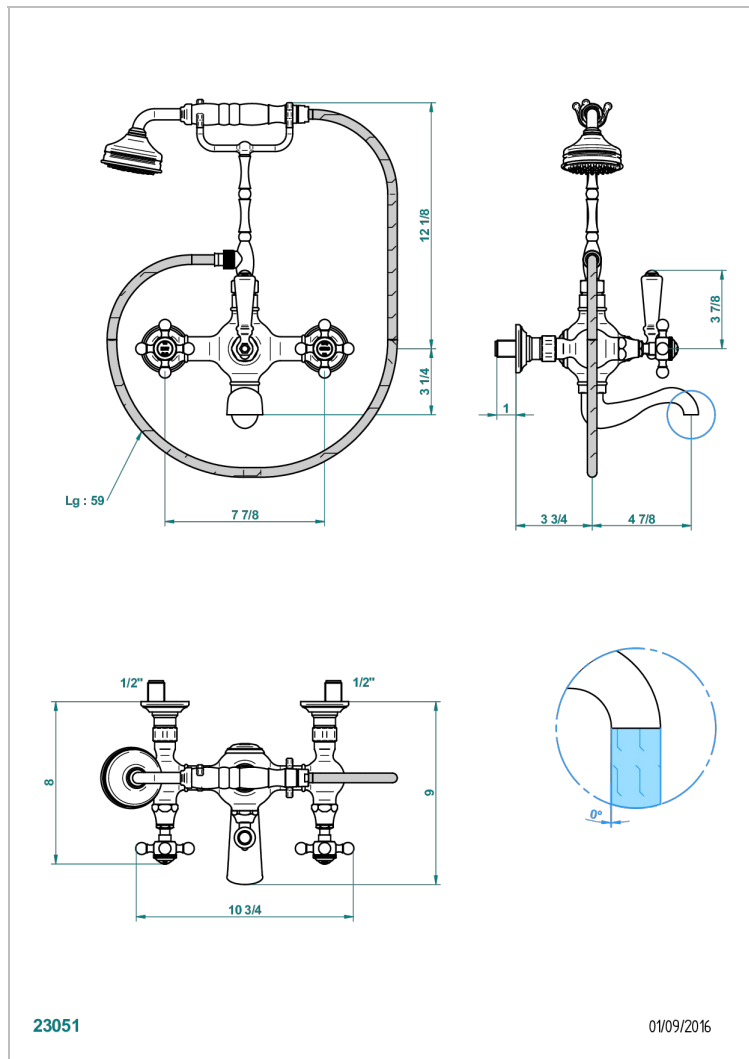

Wall mounted 2-hole bath/telephone shower mixer, shower and hose, 200 mm centres

## CHARACTERISTIC

- Broadway
- Wall mounted 2-hole bath/telephone shower mixer, shower and hose, 200 mm centres

## TECHNICAL SPECS

- Recommandé : 3 bars (max. 5 bars) - Advised : 43,5 psi (max. 72 psi)
- Bec : 75 l/min à 3 bars - Douchette : 9,5 l/min à 3 bars
- Spout : 19,8 gpm at 43.5 psi - Handshower : 2.5 gpm at 43.5 psi