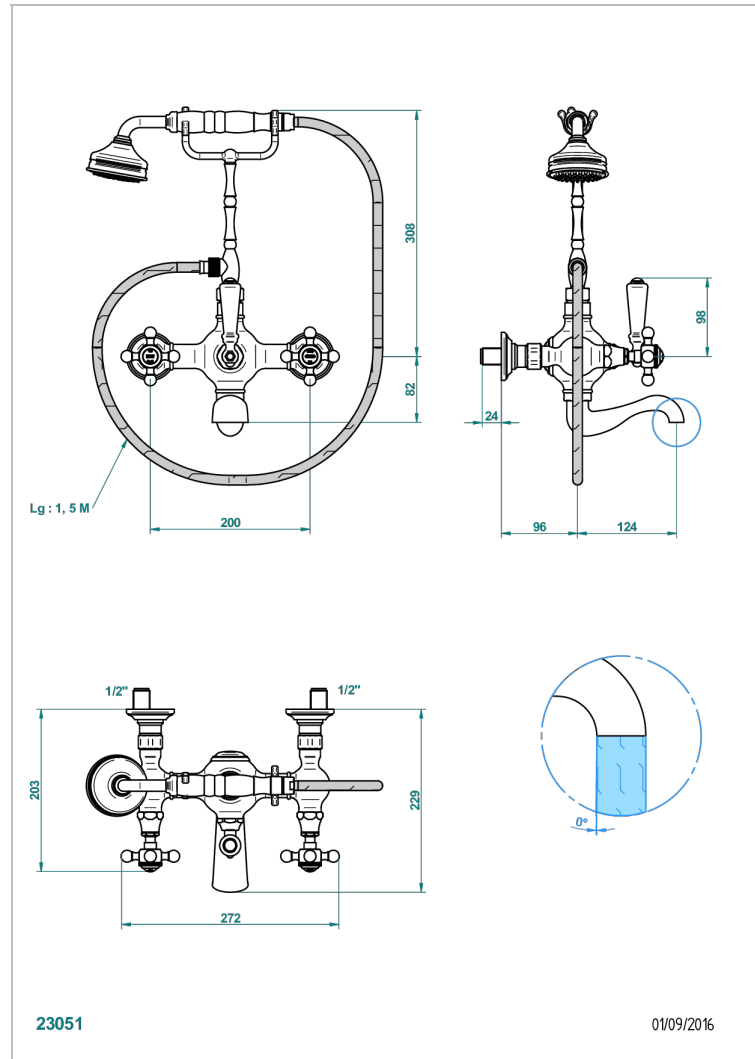

Wall mounted 2-hole bath/telephone shower mixer, shower and hose, 200 mm centres

## CHARACTERISTIC

- Broadway
- Wall mounted 2-hole bath/telephone shower mixer, shower and hose, 200 mm centres

## TECHNICAL SPECS

- Recommandé : 3 bars (max. 5 bars) - Advised : 43,5 psi (max. 72 psi)
- Bec : 75 l/min à 3 bars - Douchette : 9,5 l/min à 3 bars
- Spout : 19,8 gpm at 43.5 psi - Handshower : 2.5 gpm at 43.5 psi