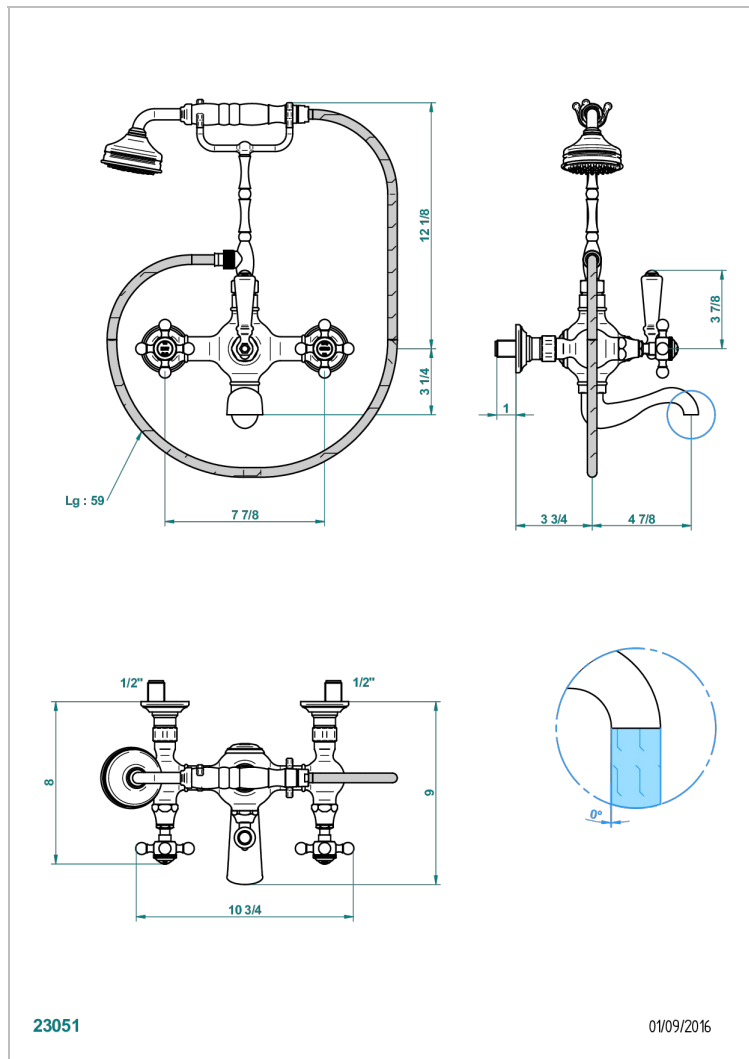

Wall mounted 2-hole bath/telephone shower mixer, shower and hose, 200 mm centres

CHARACTERISTIC

- Broadway
- Wall mounted 2-hole bath/telephone shower mixer, shower and hose, 200 mm centres

TECHNICAL SPECS

- Recommandé : 3 bars (max. 5 bars) - Advised : 43,5 psi (max. 72 psi)
- Bec : 75 l/min à 3 bars - Douchette : 9,5 l/min à 3 bars
- Spout : 19,8 gpm at 43.5 psi - Handshower : 2.5 gpm at 43.5 psi

AVAILABLE FINITIONS