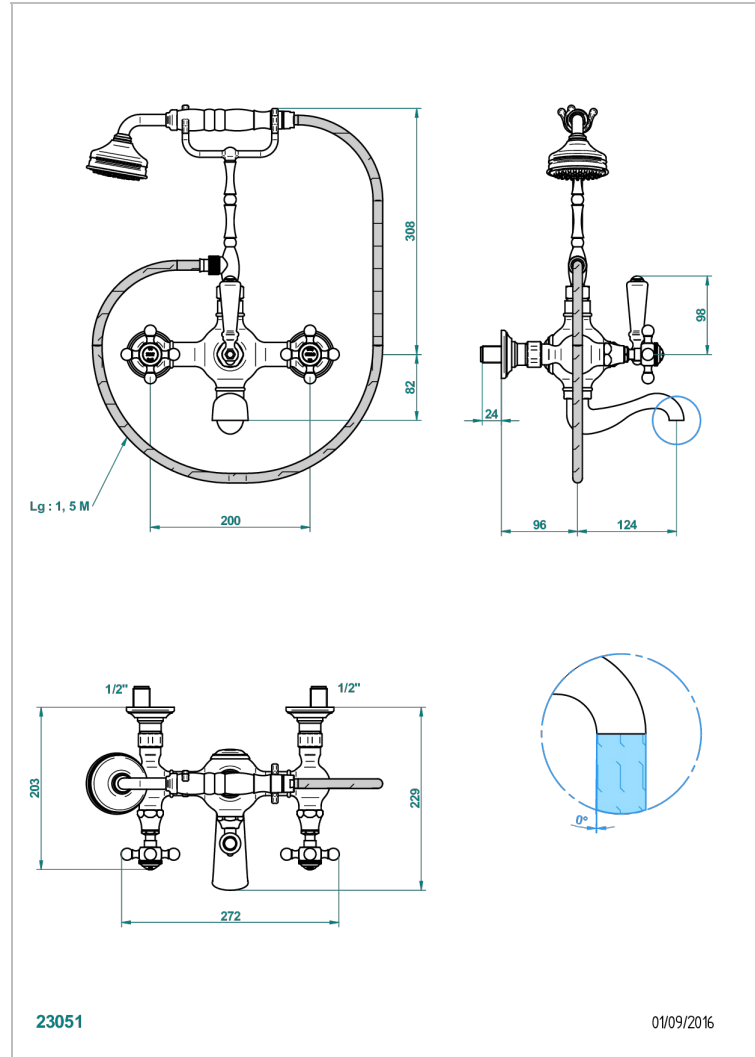

Wall mounted 2-hole bath/telephone shower mixer, shower and hose, 200 mm centres

CHARACTERISTIC

- Broadway
- Wall mounted 2-hole bath/telephone shower mixer, shower and hose, 200 mm centres

TECHNICAL SPECS

- Recommandé : 3 bars (max. 5 bars) - Advised : 43,5 psi (max. 72 psi)
- Bec : 75 l/min à 3 bars - Douchette : 9,5 l/min à 3 bars
- Spout : 19,8 gpm at 43.5 psi - Handshower : 2.5 gpm at 43.5 psi

AVAILABLE FINITIONS