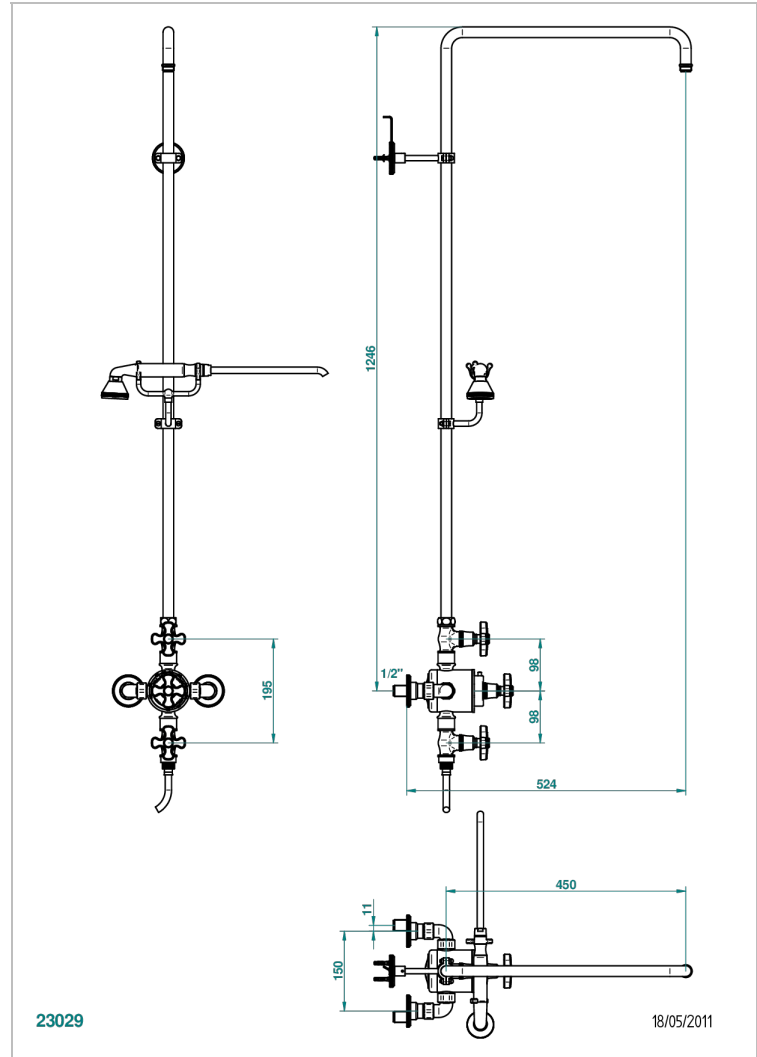

Wall mounted thermostatic shower mixer / shut off valves / exposed shower column / telephone shower, hose and Wall mounted cradle - 150 mm centres. (without shower head)

### CHARACTERISTIC

- Art Déco
- Wall mounted thermostatic shower mixer / shut off valves / exposed shower column / telephone shower, hose and Wall mounted cradle - 150 mm centres. (without shower head)

### TECHNICAL SPECS

- Recommandé : 3 bars (max. 5 bars) - Advised : 43,5 psi (max. 72 psi)
- Douchette : 9,5 l/min à 3 bars (2.52 gpm at 43.5 psi)
- ajouter la pomme - add the showerhead