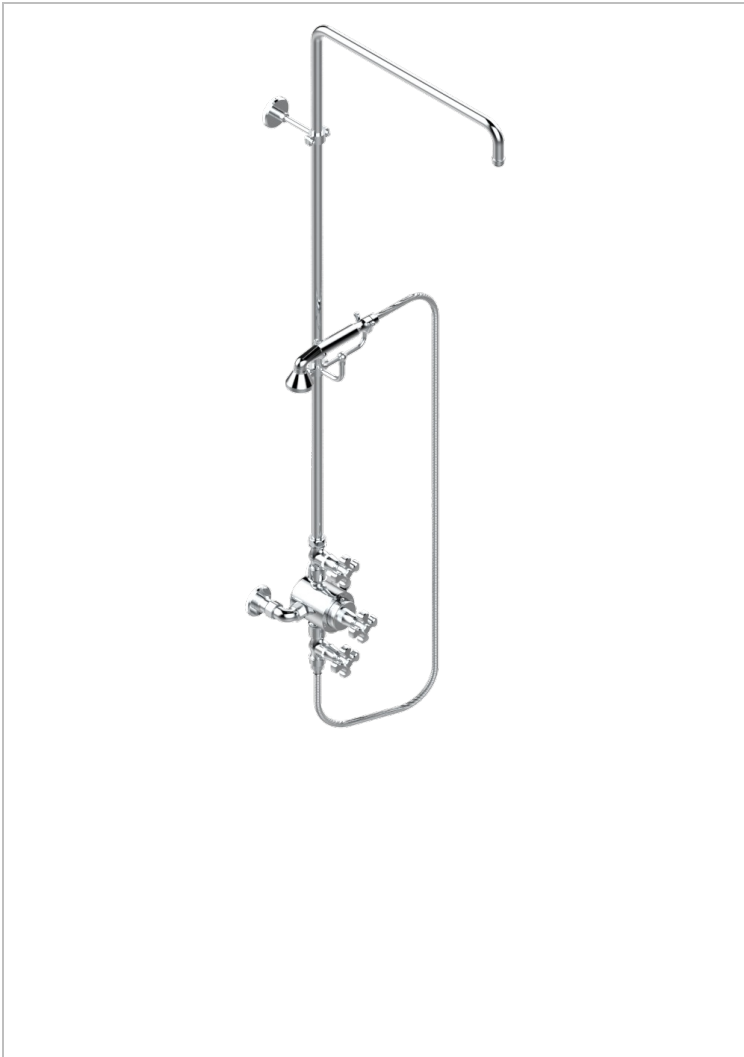

Wall mounted thermostatic shower mixer / shut off valves / exposed shower column / telephone shower, hose and Wall mounted cradle - 150 mm centres. (without shower head)

### CHARACTERISTIC

- Art Déco
- Wall mounted thermostatic shower mixer / shut off valves / exposed shower column / telephone shower, hose and Wall mounted cradle - 150 mm centres. (without shower head)

### TECHNICAL SPECS

- Recommandé : 3 bars (max. 5 bars) - Advised : 43,5 psi (max. 72 psi)
- Douchette : 9,5 l/min à 3 bars (2.52 gpm at 43.5 psi)
- ajouter la pomme - add the showerhead

### AVAILABLE FINITIONS

Antique nickel - H28  
 Black ceram - D30  
 Blush PVD - H62  
 Brass color PVD - H49  
 Brown bronze color PVD - F33  
 Gold color PVD - H52

Graphite PVD - H64  
 Lacquered light bronze - D01  
 Matt Umber PVD - H67  
 Matt blush PVD - H60  
 Matt brass color PVD - H50  
 Matt brown bronze color PVD - F34