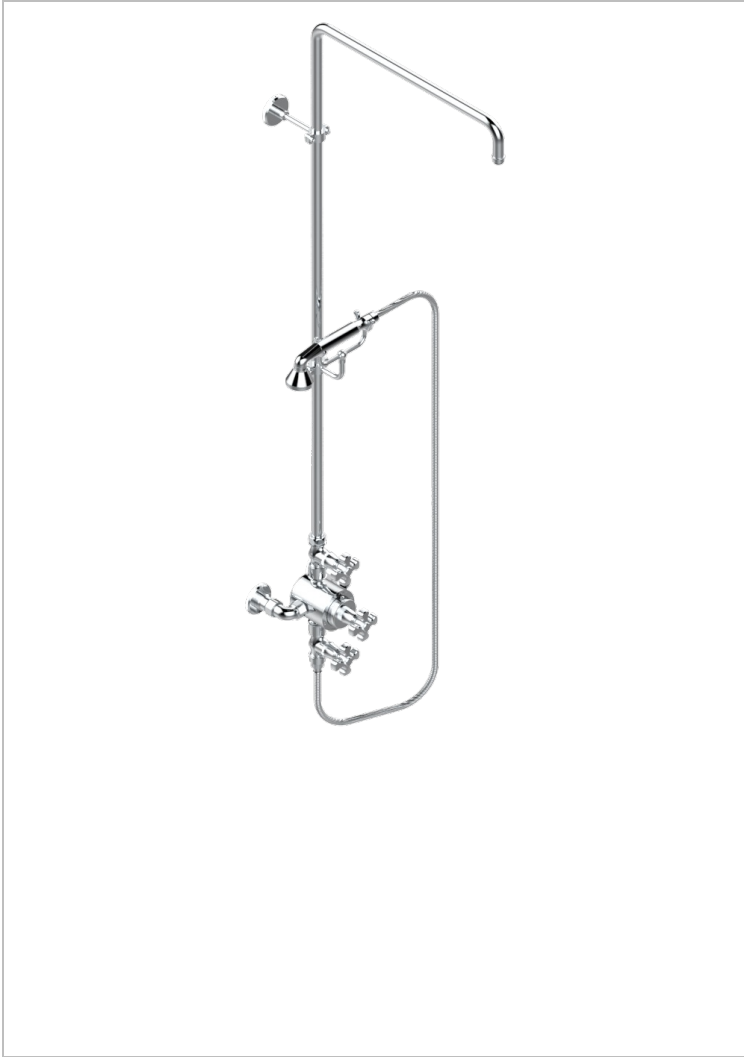

Wall mounted thermostatic shower mixer / shut off valves / exposed shower column / telephone shower, hose and Wall mounted cradle - 150 mm centres. (without shower head)

CHARACTERISTIC

- Art Déco
- Wall mounted thermostatic shower mixer / shut off valves / exposed shower column / telephone shower, hose and Wall mounted cradle - 150 mm centres. (without shower head)

TECHNICAL SPECS

- Recommandé : 3 bars (max. 5 bars) - Advised : 43,5 psi (max. 72 psi)
- Douchette : 9,5 l/min à 3 bars (2.52 gpm at 43.5 psi)
- ajouter la pomme - add the showerhead

AVAILABLE FINITIONS

Antique nickel - H28
Black ceram - D30
Blush PVD - H62
Brass color PVD - H49
Brown bronze color PVD - F33
Gold color PVD - H52

Graphite PVD - H64
Lacquered light bronze - D01
Matt Umber PVD - H67
Matt blush PVD - H60
Matt brass color PVD - H50
Matt brown bronze color PVD - F34

Soft gold - F30
Soft matt gold - F31
Umber PVD - H66
Varnished matt antique red copper (color finish) - H07