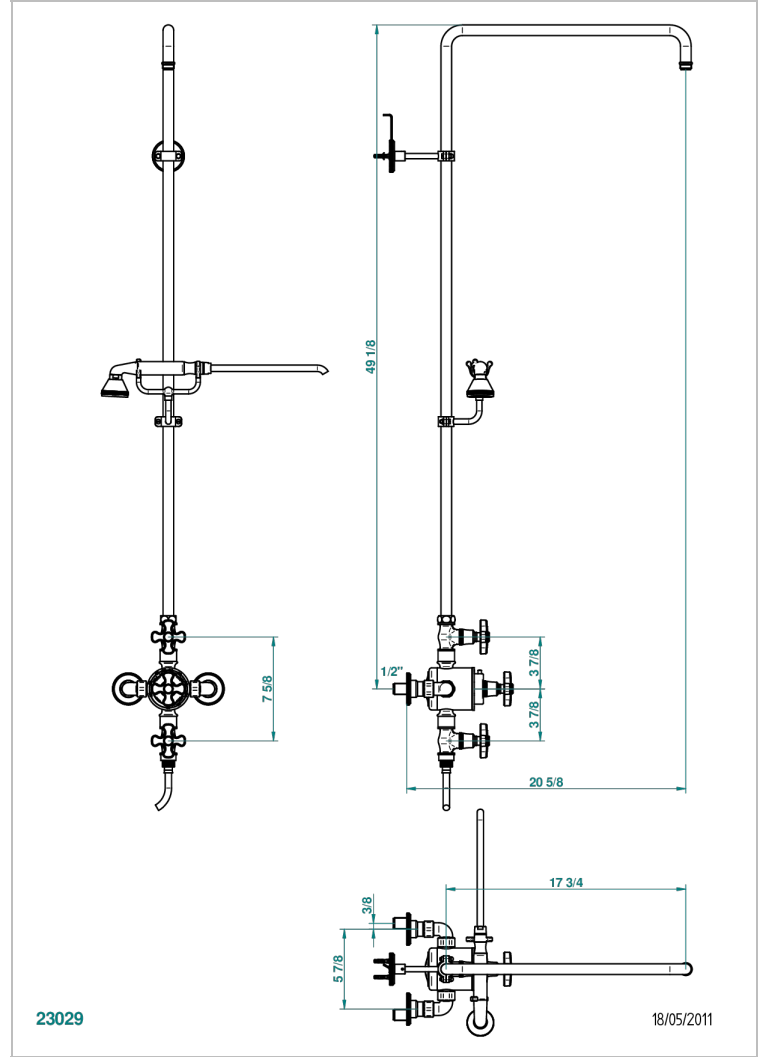

Wall mounted thermostatic shower mixer / shut off valves / exposed shower column / telephone shower, hose and Wall mounted cradle - 150 mm centres. (without shower head)

CHARACTERISTIC

- Art Déco
- Wall mounted thermostatic shower mixer / shut off valves / exposed shower column / telephone shower, hose and Wall mounted cradle - 150 mm centres. (without shower head)

TECHNICAL SPECS

- Recommandé : 3 bars (max. 5 bars) - Advised : 43,5 psi (max. 72 psi)
- Douchette : 9,5 l/min à 3 bars (2.52 gpm at 43.5 psi)
- ajouter la pomme - add the showerhead

AVAILABLE FINITIONS