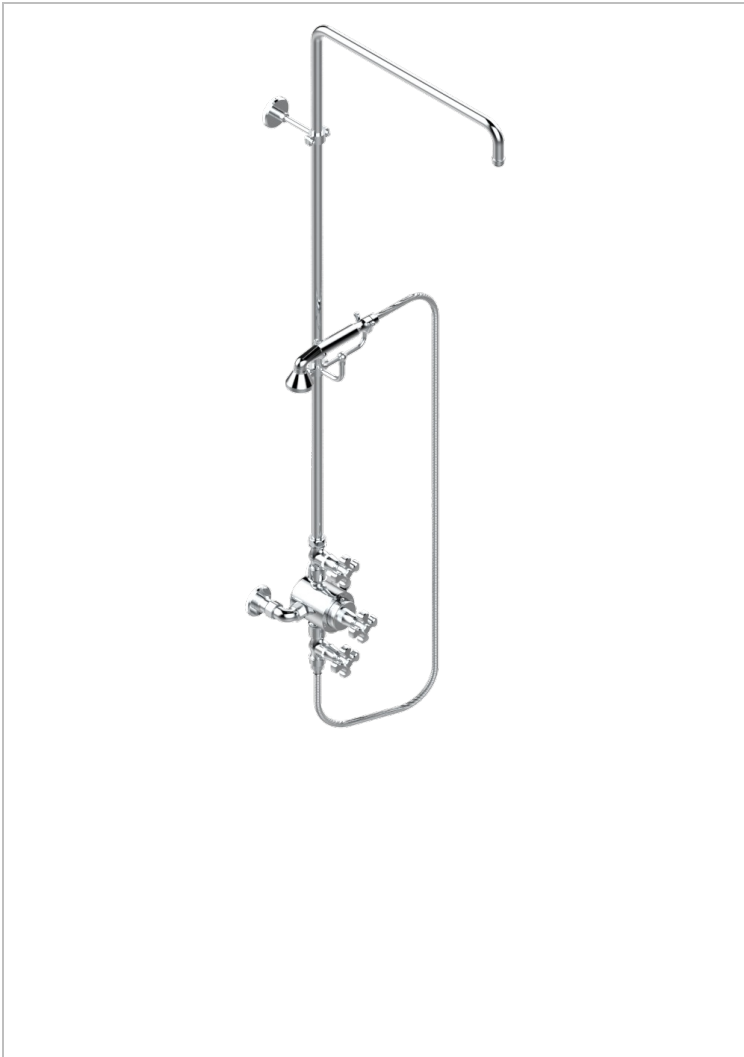

Wall mounted thermostatic shower mixer / shut off valves / exposed shower column / telephone shower, hose and Wall mounted cradle - 150 mm centres. (without shower head)

CHARACTERISTIC

- Art Déco
- Wall mounted thermostatic shower mixer / shut off valves / exposed shower column / telephone shower, hose and Wall mounted cradle - 150 mm centres. (without shower head)

TECHNICAL SPECS

- Recommandé : 3 bars (max. 5 bars) - Advised : 43,5 psi (max. 72 psi)
- Douchette : 9,5 l/min à 3 bars (2.52 gpm at 43.5 psi)
- ajouter la pomme - add the showerhead

AVAILABLE FINITIONS

Antique nickel - H28
Black ceram - D30
Blush PVD - H62
Brass color PVD - H49
Brown bronze color PVD - F33
Gold color PVD - H52

Graphite PVD - H64
Lacquered light bronze - D01
Matt Umber PVD - H67
Matt blush PVD - H60
Matt brass color PVD - H50
Matt brown bronze color PVD - F34

Soft gold - F30
Soft matt gold - F31
Umber PVD - H66
Varnished matt antique red copper (color finish) - H07