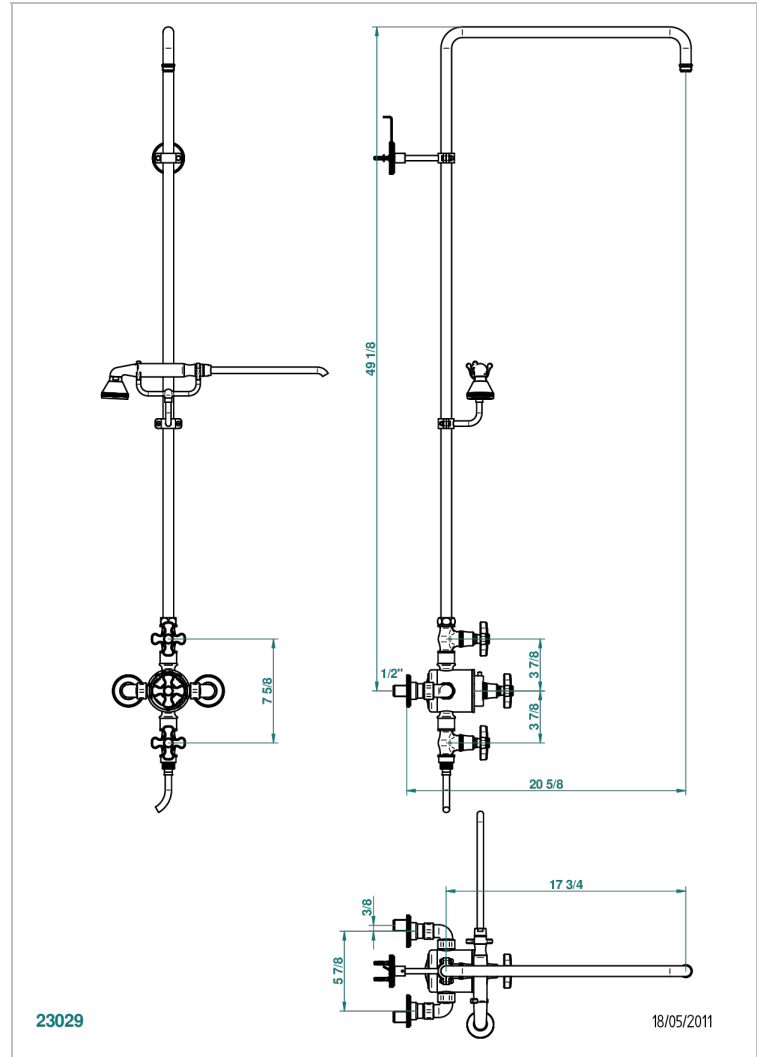

Wall mounted thermostatic shower mixer / shut off valves / exposed shower column / telephone shower, hose and Wall mounted cradle - 150 mm centres. (without shower head)

CHARACTERISTIC

- Art Déco
- Wall mounted thermostatic shower mixer / shut off valves / exposed shower column / telephone shower, hose and Wall mounted cradle - 150 mm centres. (without shower head)

TECHNICAL SPECS

- Recommandé : 3 bars (max. 5 bars) - Advised : 43,5 psi (max. 72 psi)
- Douchette : 9,5 l/min à 3 bars (2.52 gpm at 43.5 psi)
- ajouter la pomme - add the showerhead

AVAILABLE FINITIONS