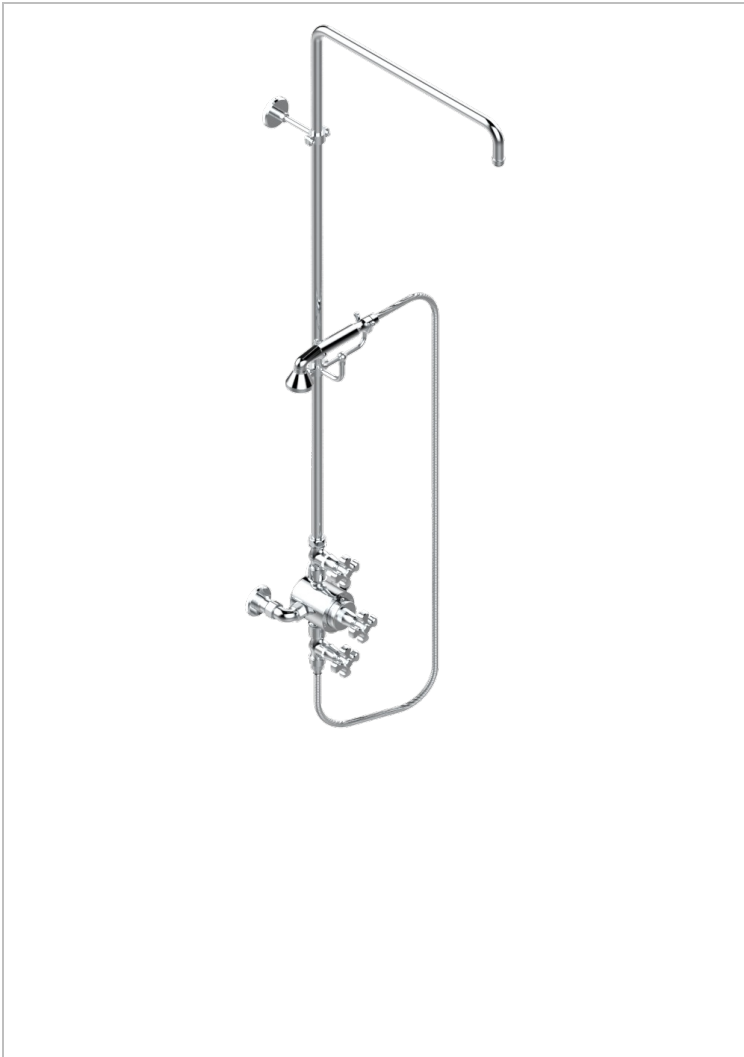

Wall mounted thermostatic shower mixer / shut off valves / exposed shower column / telephone shower, hose and Wall mounted cradle - 150 mm centres. (without shower head)

CHARACTERISTIC

- Art Déco
- Wall mounted thermostatic shower mixer / shut off valves / exposed shower column / telephone shower, hose and Wall mounted cradle - 150 mm centres. (without shower head)

TECHNICAL SPECS

- Recommandé : 3 bars (max. 5 bars) - Advised : 43,5 psi (max. 72 psi)
- Douchette : 9,5 l/min à 3 bars (2.52 gpm at 43.5 psi)
- ajouter la pomme - add the showerhead

AVAILABLE FINITIONS

Antique nickel - H28
 Black ceram - D30
 Blush PVD - H62
 Brass color PVD - H49
 Brown bronze color PVD - F33
 Gold color PVD - H52

Graphite PVD - H64
 Lacquered light bronze - D01
 Matt Umber PVD - H67
 Matt blush PVD - H60
 Matt brass color PVD - H50
 Matt brown bronze color PVD - F34

Soft gold - F30
 Soft matt gold - F31
 Umber PVD - H66
 Varnished matt antique red copper (color finish) - H07