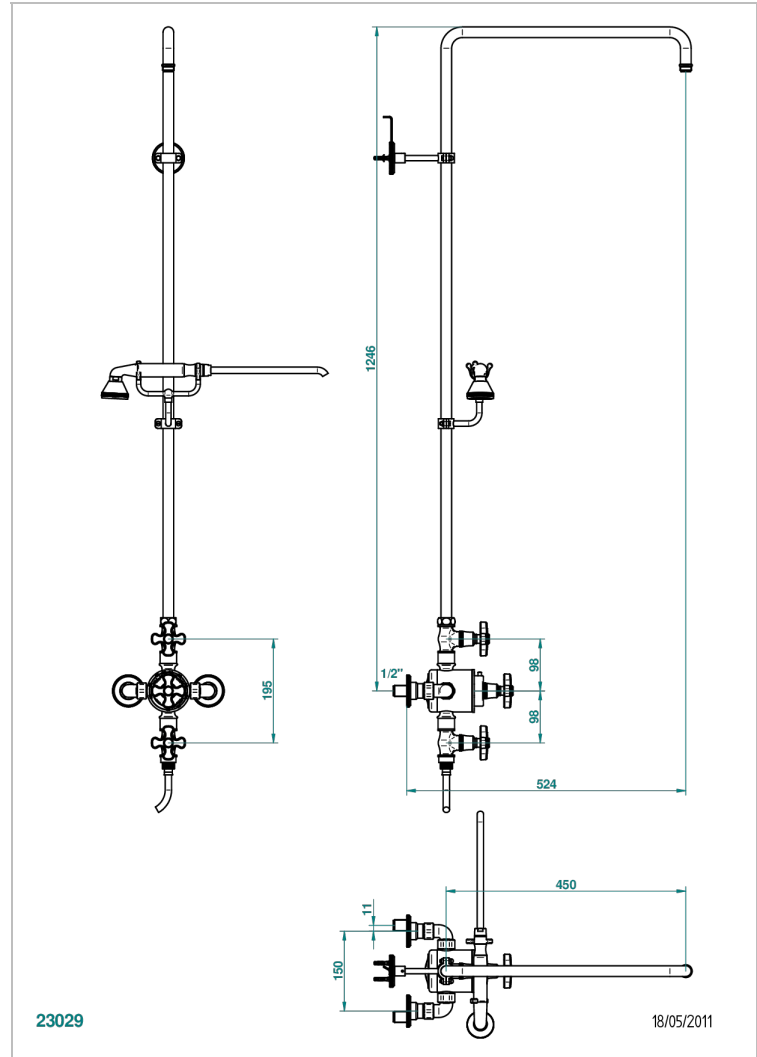

Wall mounted thermostatic shower mixer / shut off valves / exposed shower column / telephone shower, hose and Wall mounted cradle - 150 mm centres. (without shower head)

CHARACTERISTIC

- Art Déco
- Wall mounted thermostatic shower mixer / shut off valves / exposed shower column / telephone shower, hose and Wall mounted cradle - 150 mm centres. (without shower head)

TECHNICAL SPECS

- Recommandé : 3 bars (max. 5 bars) - Advised : 43,5 psi (max. 72 psi)
- Douchette : 9,5 l/min à 3 bars (2.52 gpm at 43.5 psi)
- ajouter la pomme - add the showerhead

AVAILABLE FINITIONS