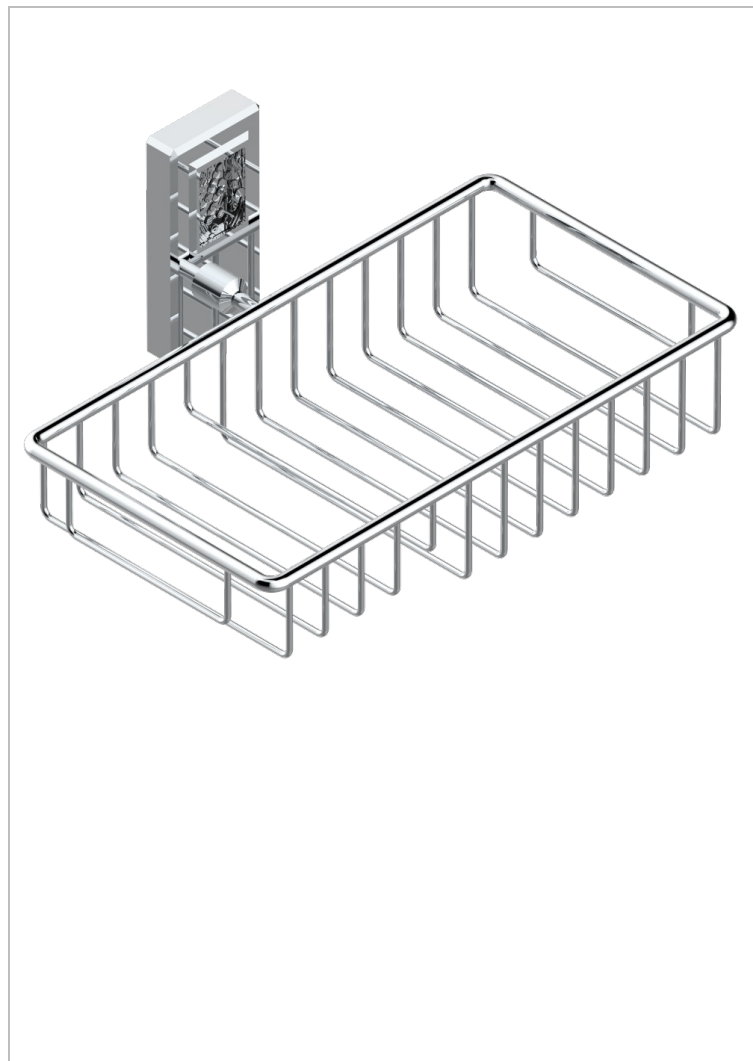

# METROPOLIS CLEAR CRYSTAL WITH LEVER HANDLES

A2B-2620

Soap and sponge holder, wall mounted

## CHARACTERISTIC

- Métropolis Clear crystal with lever handles
- Soap and sponge holder, wall mounted