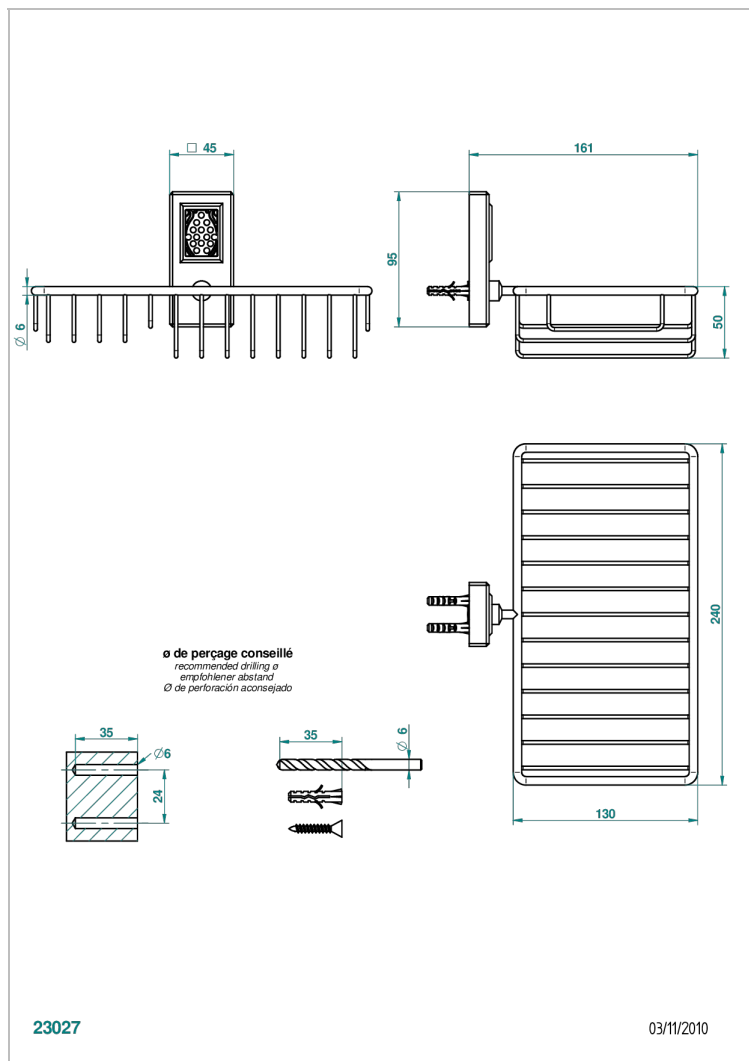

# METROPOLIS CLEAR CRYSTAL WITH LEVER HANDLES

A2B-2620

Soap and sponge holder, wall mounted

## CHARACTERISTIC

- Métropolis Clear crystal with lever handles
- Soap and sponge holder, wall mounted