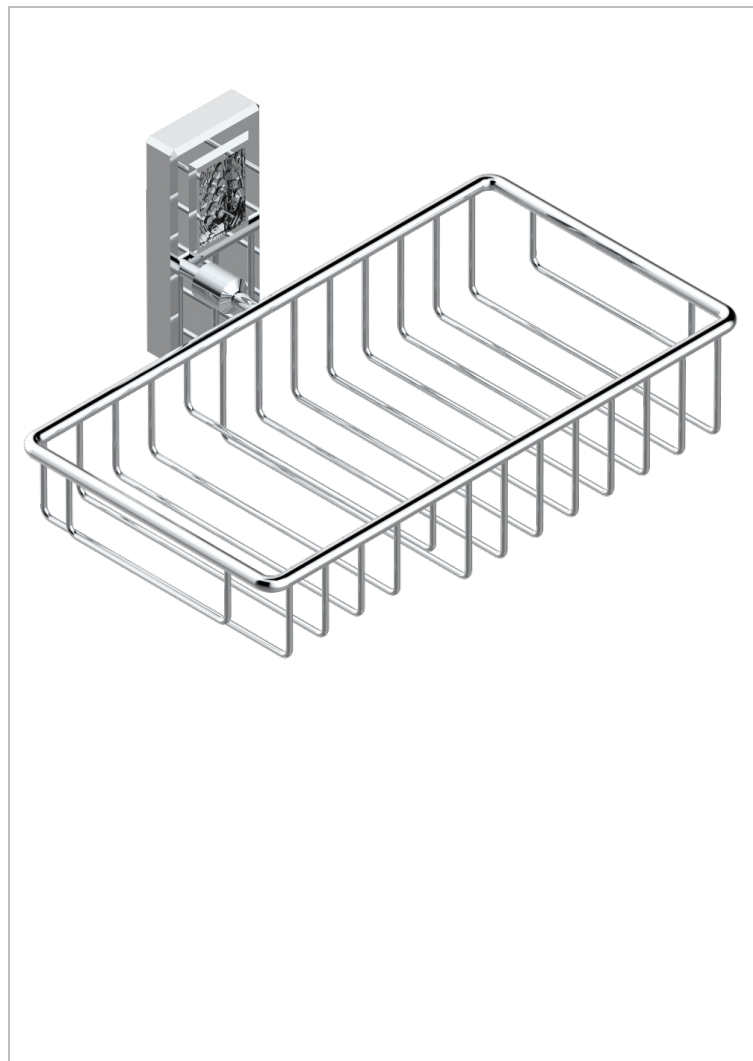

METROPOLIS CLEAR CRYSTAL WITH LEVER HANDLES

A2B-2620

Soap and sponge holder, wall mounted

CHARACTERISTIC

- Métropolis Clear crystal with lever handles
- Soap and sponge holder, wall mounted

AVAILABLE FINITIONS