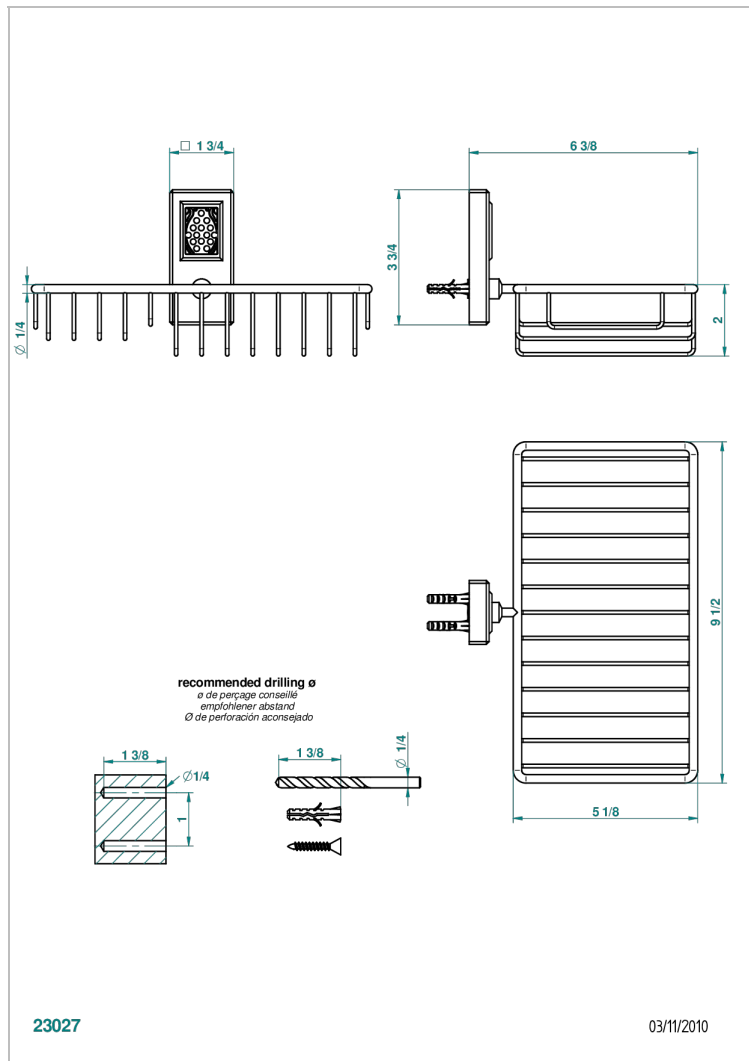

METROPOLIS CLEAR CRYSTAL WITH LEVER HANDLES

A2B-2620

Soap and sponge holder, wall mounted

CHARACTERISTIC

- Métropolis Clear crystal with lever handles
- Soap and sponge holder, wall mounted

AVAILABLE FINITIONS