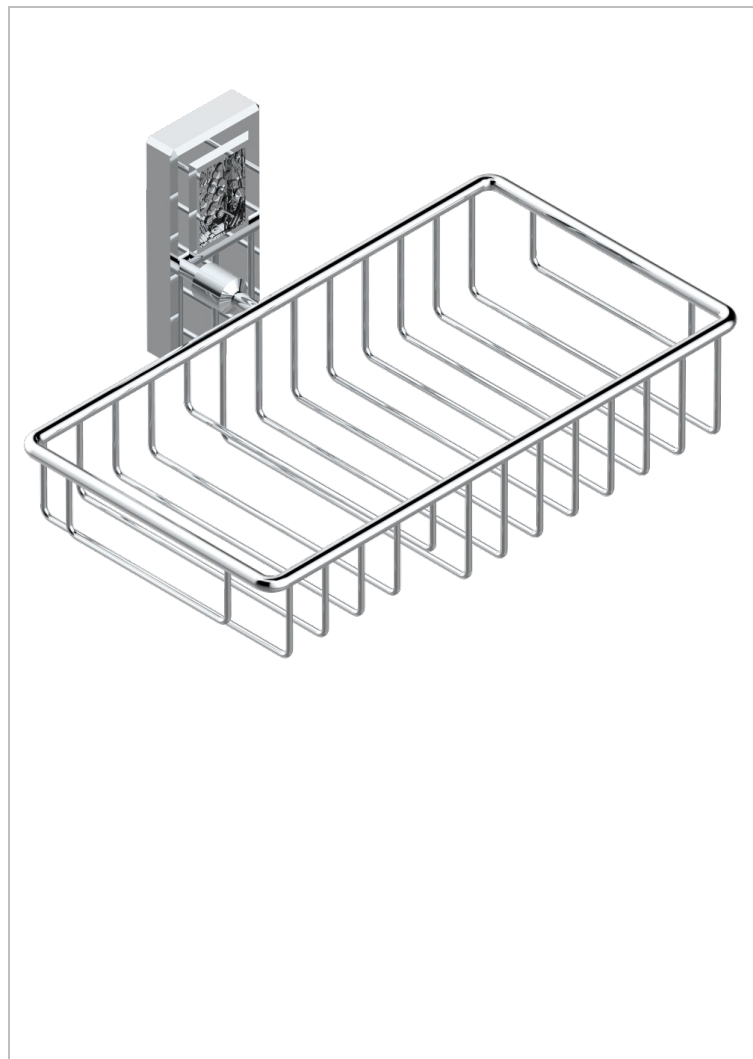

METROPOLIS CLEAR CRYSTAL WITH LEVER

A2B-2620

Combined soap and sponge holder with flange, 240 x 130 mm

CHARACTERISTIC

- Métropolis Clear crystal with lever
- Combined soap and sponge holder with flange, 240 x 130 mm

AVAILABLE FINITIONS

Antique nickel - H28
Black ceram - D30
Blush PVD - H62
Brass color PVD - H49
Brown bronze color PVD - F33
Gold color PVD - H52

Graphite PVD - H64
Matt Umber PVD - H67
Matt blush PVD - H60
Matt brass color PVD - H50
Matt brown bronze color PVD - F34
Matt chrome - C02