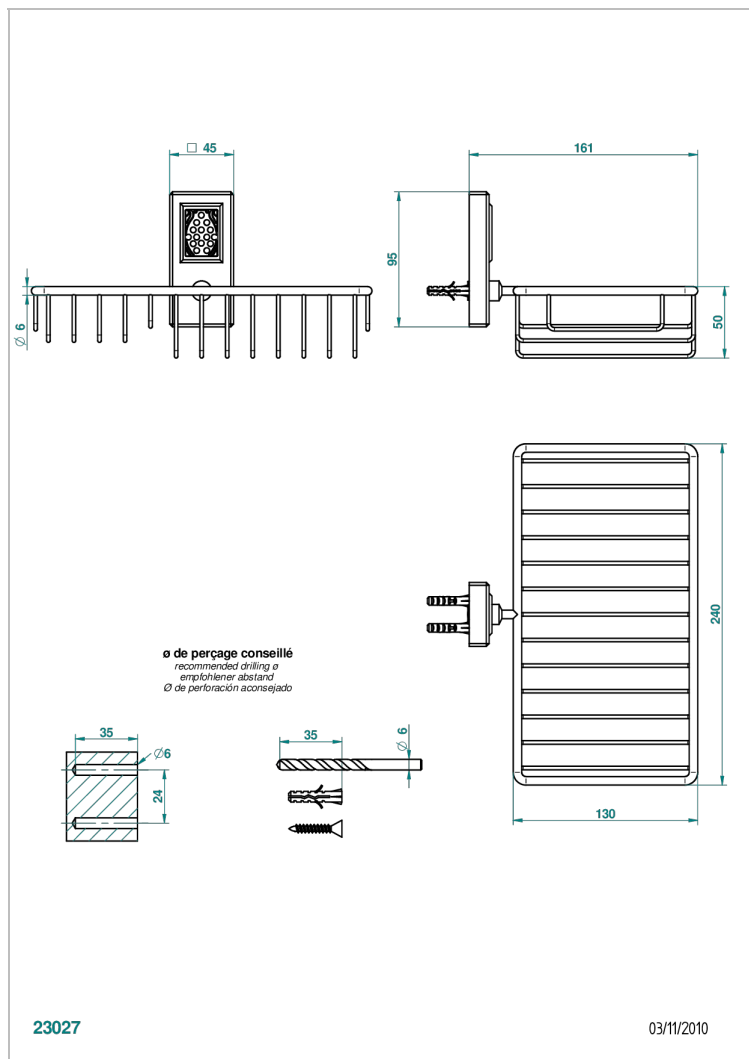

METROPOLIS CLEAR CRYSTAL WITH LEVER

A2B-2620

Combined soap and sponge holder with flange, 240 x 130 mm

CHARACTERISTIC

- Métropolis Clear crystal with lever
- Combined soap and sponge holder with flange, 240 x 130 mm

AVAILABLE FINITIONS

Antique nickel - H28
Black ceram - D30
Blush PVD - H62
Brass color PVD - H49
Brown bronze color PVD - F33
Gold color PVD - H52

Graphite PVD - H64
Matt Umber PVD - H67
Matt blush PVD - H60
Matt brass color PVD - H50
Matt brown bronze color PVD - F34
Matt chrome - C02