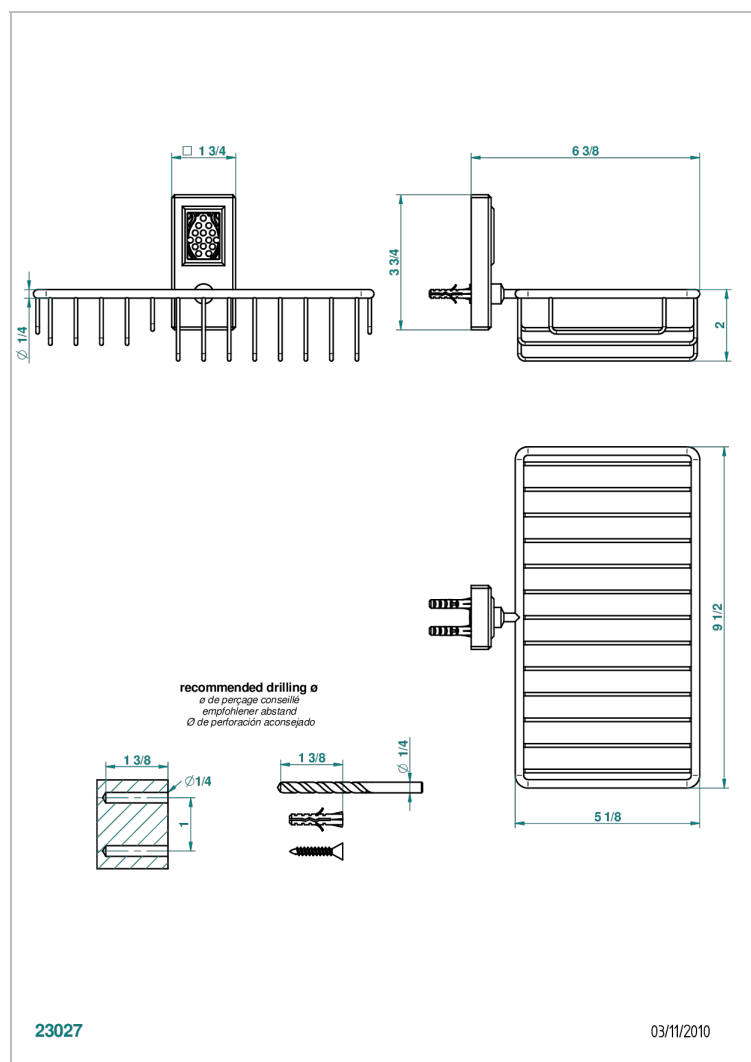

# METROPOLIS CLEAR CRYSTAL WITH LEVER

A2B-2620

Combined soap and sponge holder with flange, 240 x 130 mm

## CHARACTERISTIC

- Métropolis Clear crystal with lever
- Combined soap and sponge holder with flange, 240 x 130 mm