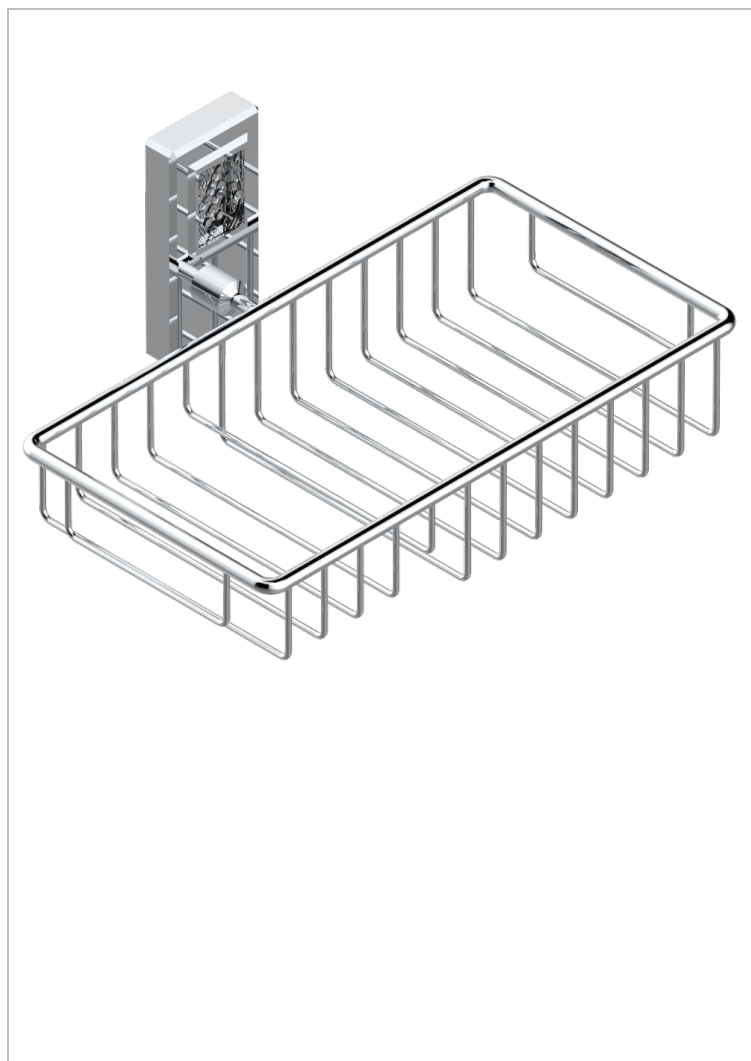

# METROPOLIS CLEAR CRYSTAL WITH LEVER

A2B-2620

Combined soap and sponge holder with flange, 240 x 130 mm

## CHARACTERISTIC

- Métropolis Clear crystal with lever
- Combined soap and sponge holder with flange, 240 x 130 mm

## AVAILABLE FINITIONS

Antique nickel - H28  
Black ceram - D30  
Blush PVD - H62  
Brass color PVD - H49  
Brown bronze color PVD - F33  
Gold color PVD - H52

Graphite PVD - H64  
Matt Umber PVD - H67  
Matt blush PVD - H60  
Matt brass color PVD - H50  
Matt brown bronze color PVD - F34  
Matt chrome - C02