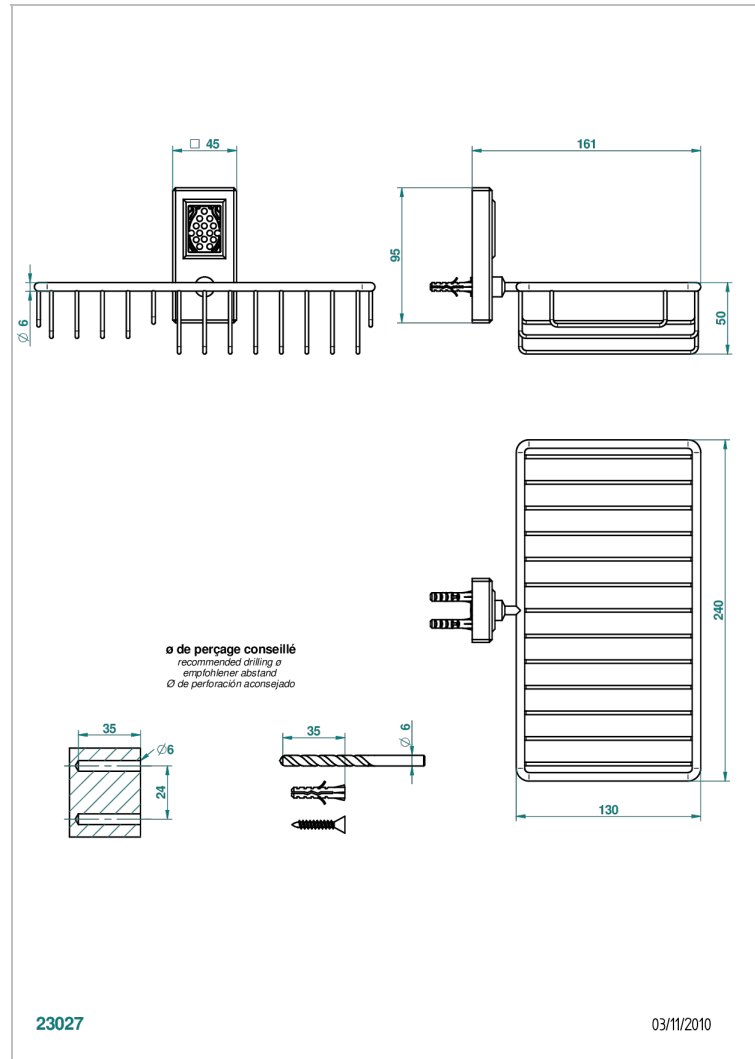

METROPOLIS CLEAR CRYSTAL

A2A-2620

Soap and sponge holder, wall mounted

THG[®]
PARIS

CHARACTERISTIC

- Métropolis Clear crystal
- Soap and sponge holder, wall mounted

AVAILABLE FINITIONS

Black ceram - D30
Blush PVD - H62
Brass color PVD - H49
Brown bronze color PVD - F33
Chrome polished - A02
Chrome polished / gold polished - G02