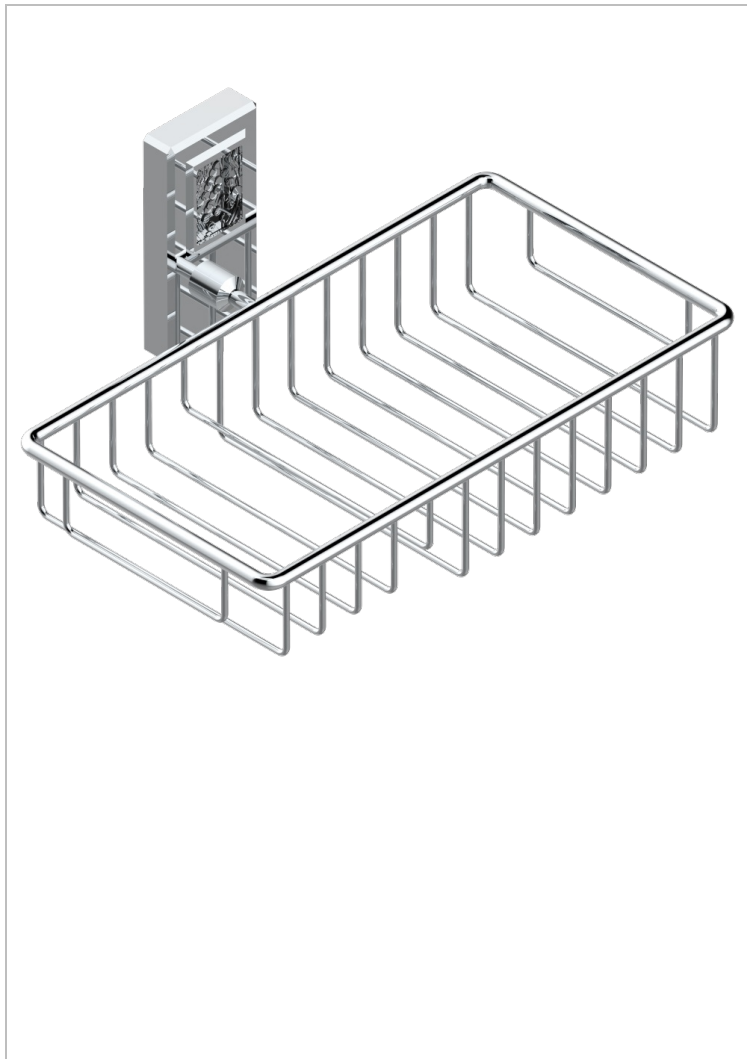

METROPOLIS CLEAR CRYSTAL

A2A-2620

Soap and sponge holder, wall mounted

THG[®]
PARIS

CHARACTERISTIC

- Métropolis Clear crystal
- Soap and sponge holder, wall mounted

AVAILABLE FINITIONS

Black ceram - D30
Blush PVD - H62
Brass color PVD - H49
Brown bronze color PVD - F33
Chrome polished - A02
Chrome polished / gold polished - G02

Gold color PVD - H52
Gold mat - F07
Gold polished - F01
Graphite PVD - H64
Matt Umber PVD - H67
Matt blush PVD - H60

Matt brass color PVD - H50
Matt brown bronze color PVD - F34
Matt chrome (American satin) - C02
Matt gold color PVD - H53
Matt graphite PVD - H65
Matt nickel (American satin) - C01

Matt nickel color PVD - H56
Nickel antique / Sovereign - H28
Nickel color PVD - H55
Nickel polished - B01
Soft gold - F30
Soft matt gold - F31

Umber PVD - H66