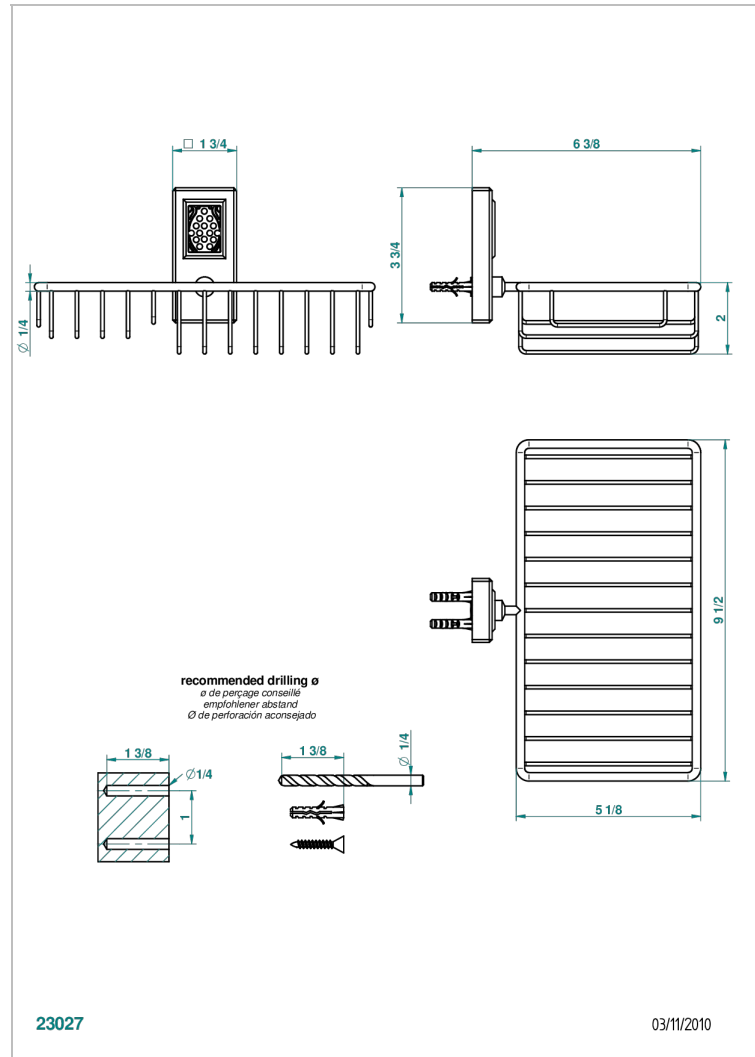

METROPOLIS CLEAR CRYSTAL

A2A-2620

Soap and sponge holder, wall mounted

CHARACTERISTIC

- Métropolis Clear crystal
- Soap and sponge holder, wall mounted

AVAILABLE FINITIONS

Black ceram - D30
Blush PVD - H62
Brass color PVD - H49
Brown bronze color PVD - F33
Chrome polished - A02
Chrome polished / gold polished - G02