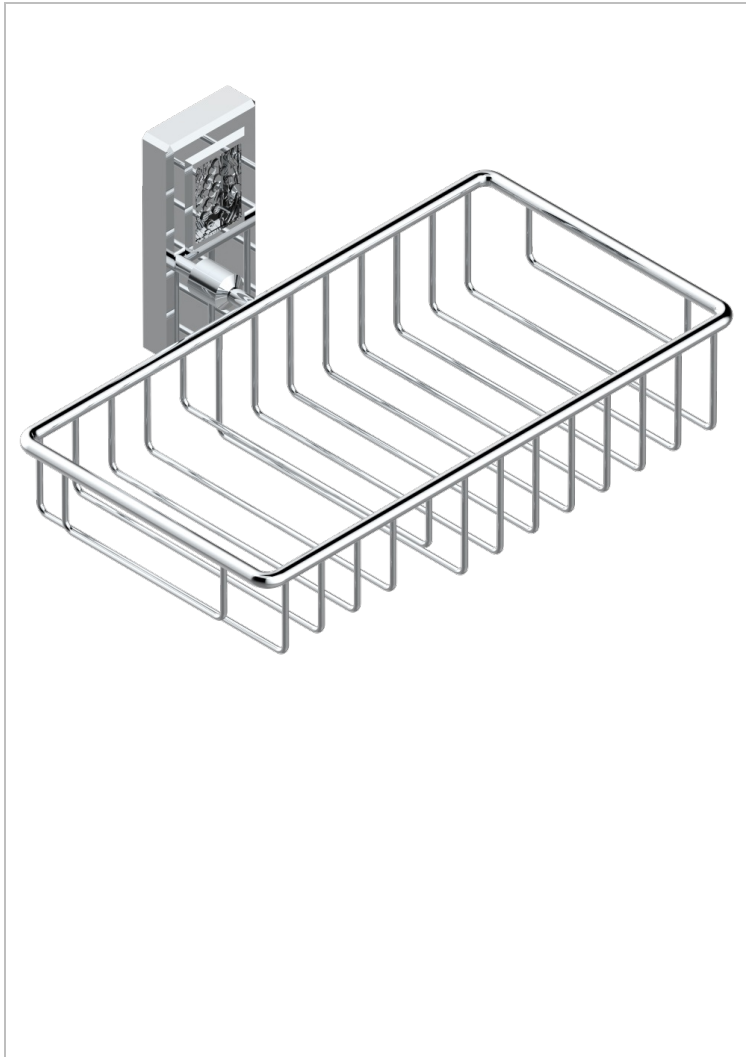

METROPOLIS CLEAR CRYSTAL

A2A-2620

Soap and sponge holder, wall mounted

CHARACTERISTIC

- Métropolis Clear crystal
- Soap and sponge holder, wall mounted

AVAILABLE FINITIONS

Black ceram - D30
Blush PVD - H62
Brass color PVD - H49
Brown bronze color PVD - F33
Chrome polished - A02
Chrome polished / gold polished - G02

Gold color PVD - H52
Gold mat - F07
Gold polished - F01
Graphite PVD - H64
Matt Umber PVD - H67
Matt blush PVD - H60

Matt brass color PVD - H50
Matt brown bronze color PVD - F34
Matt chrome (American satin) - C02
Matt gold color PVD - H53
Matt graphite PVD - H65
Matt nickel (American satin) - C01

Matt nickel color PVD - H56
Nickel antique / Sovereign - H28
Nickel color PVD - H55
Nickel polished - B01
Soft gold - F30
Soft matt gold - F31

Umber PVD - H66