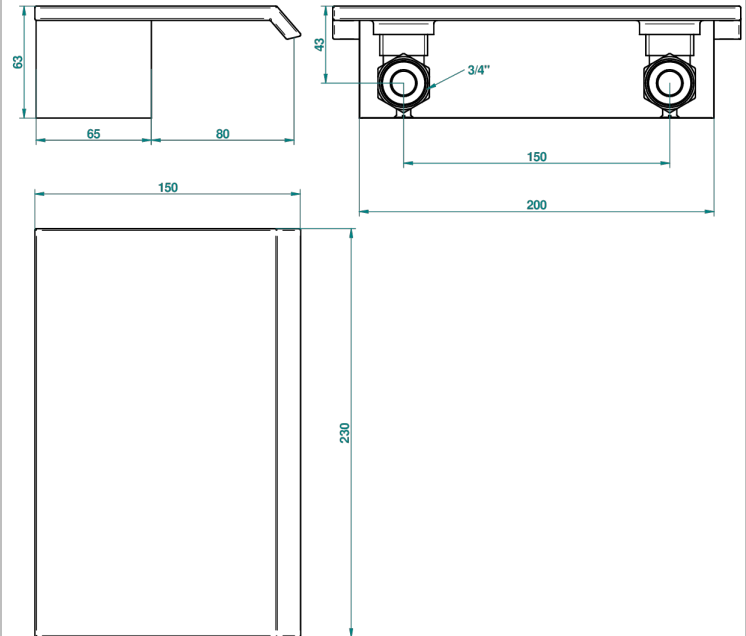

# NIAGARA

A38-22NIA/A

Waterfall bath spout, wall mounted

A

23020

27/01/2011

## CHARACTERISTIC

- Niagara
- Waterfall bath spout, wall mounted