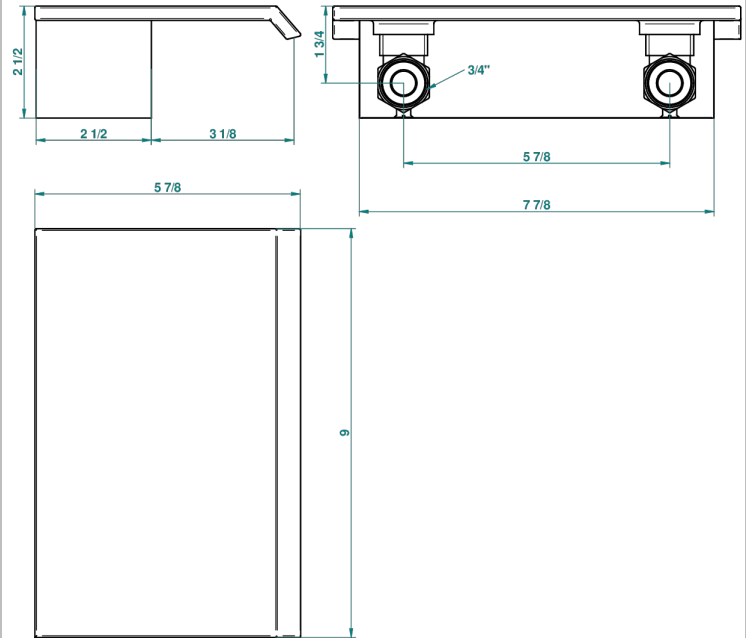

# NIAGARA

A38-22NIA/A

Waterfall bath spout, wall mounted

A

23020

27/01/2011

## CHARACTERISTIC

- Niagara
- Waterfall bath spout, wall mounted