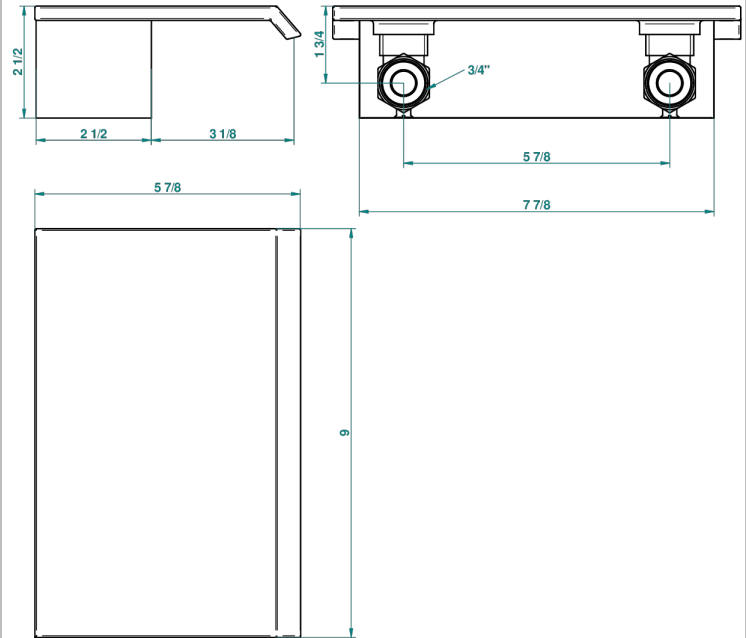

NIAGARA

A38-22NIA/A

Wall mounted waterfall bath spout

A

23020

27/01/2011

CHARACTERISTIC

- Niagara
- Wall mounted waterfall bath spout