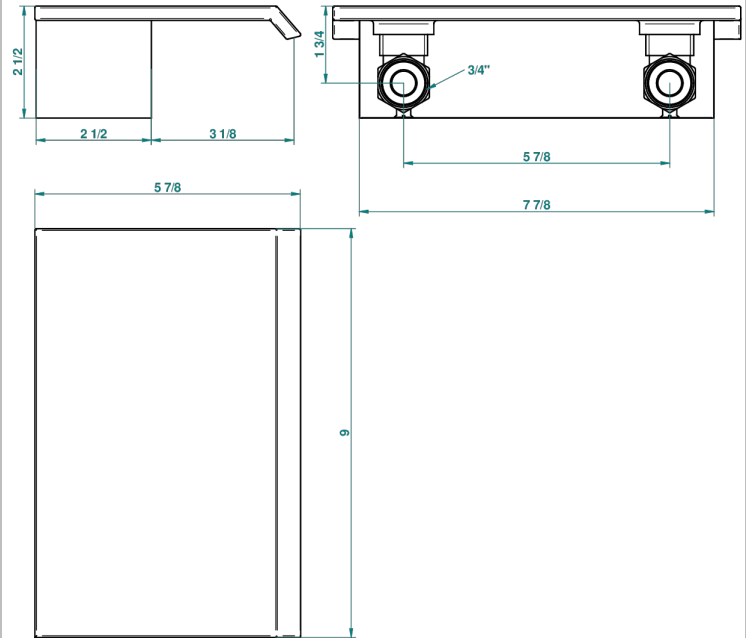

# NIAGARA

A38-22NIA/A

Wall mounted waterfall bath spout

A

23020

27/01/2011

## CHARACTERISTIC

- Niagara
- Wall mounted waterfall bath spout