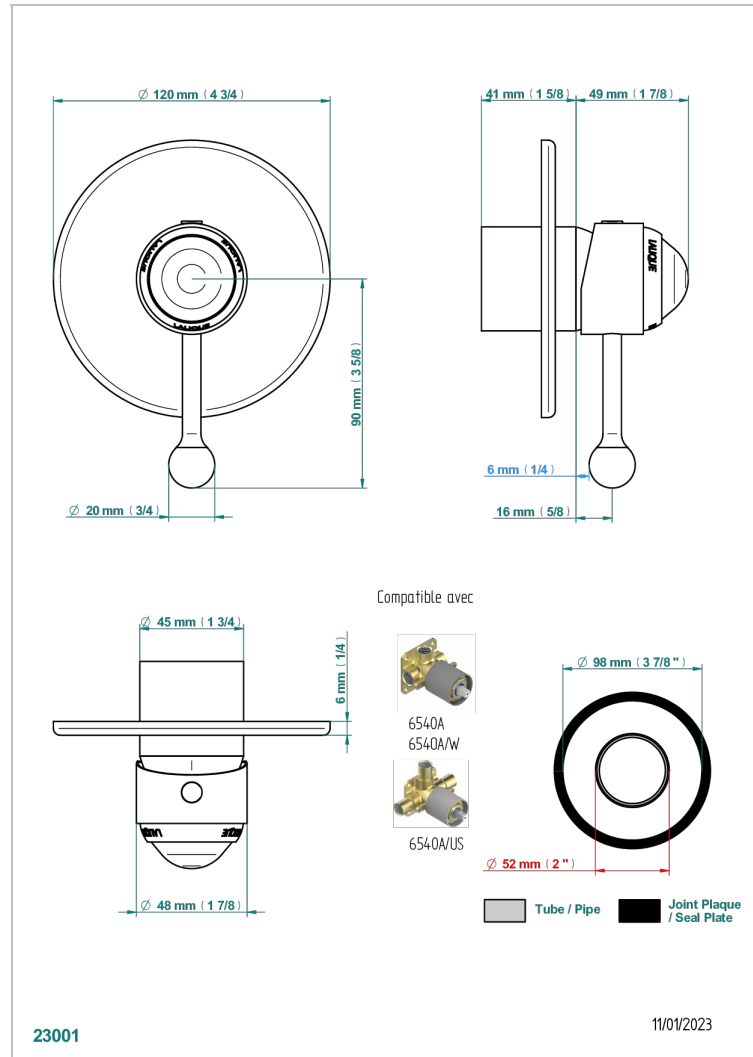

PANTHERE CLEAR CRYSTAL

A2H-6540B

Wall shower mixer trim

THG[®]
PARIS

CHARACTERISTIC

- Panthere Clear crystal
- Wall shower mixer trim

RELATED SKU'S

- Ref. G00-6540A/US Built-in part for wall mounted flush fit shower mixer 2 inlets 1/2" -1 outlet 1/2" -US model