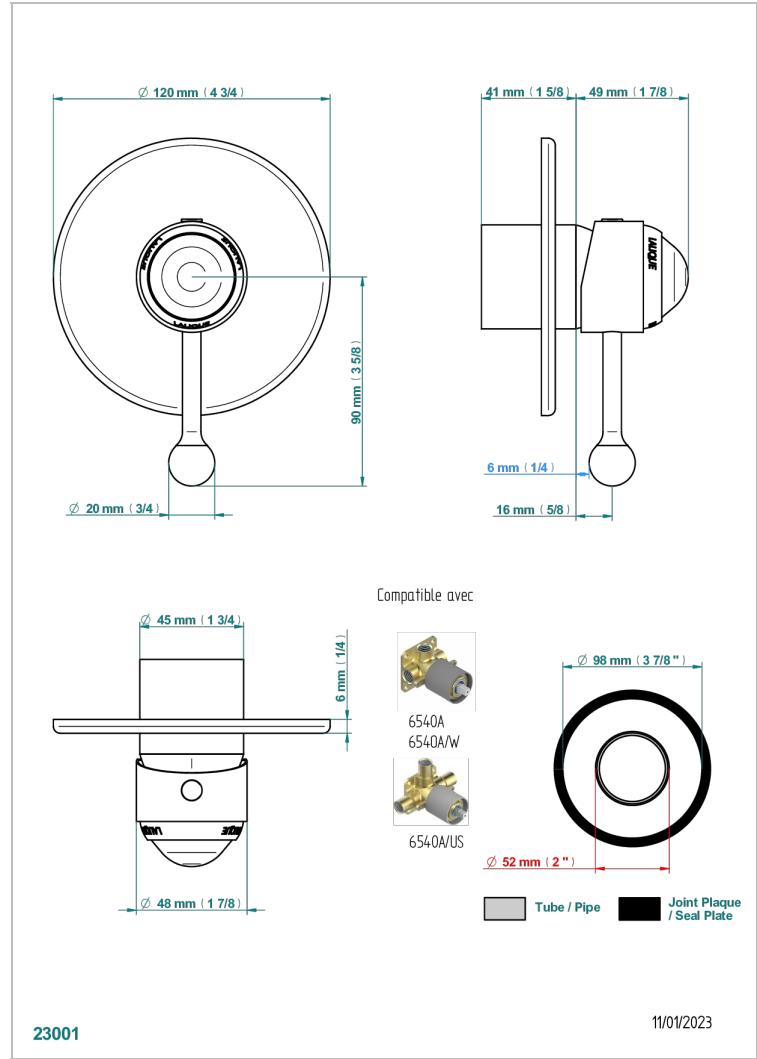

# VENICE

A2E-6540B

Trim only for wall shower mixer

## CHARACTERISTIC

- Venice
- Trim only for wall shower mixer

## RELATED SKU'S

- Ref. G00-6540A Rough parts for wall mounted flush fit shower mixer 2 x 1/2" inlets 1 x 1/2" outlet