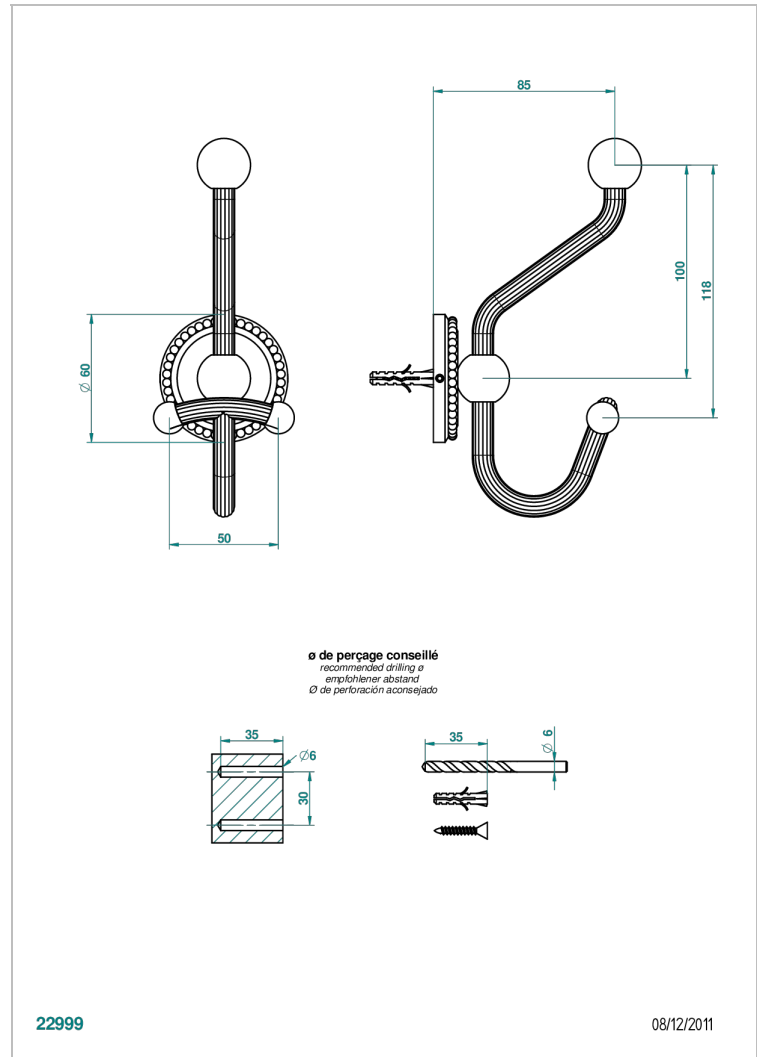

AMOUR DE TRIANON

G24-510A

Double robe hook

THG[®]
PARIS

CHARACTERISTIC

- Amour de Trianon
- Double robe hook

AVAILABLE FINITIONS

Black ceram - D30
Chrome polished - A02
Chrome polished / gold polished - G02
Copper antique matt, coated - H07
Gold mat - F07
Gold polished - F01

Light coated bronze - D01
Matt chrome (American satin) - C02
Matt nickel (American satin) - C01
Nickel antique / Sovereign - H28
Nickel polished - B01
Soft gold - F30

Soft matt gold - F31