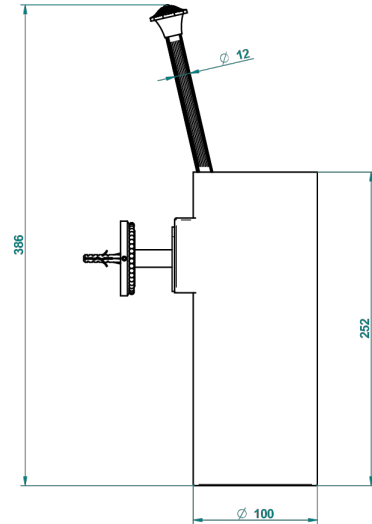

AMOUR DE TRIANON

G24-4720

Wall mounted toilet brush holder

THG®
PARIS

22996

13/01/2016

CHARACTERISTIC

- Amour de Trianon
- Wall mounted toilet brush holder

AVAILABLE FINITIONS

Black ceram - D30
Chrome polished - A02
Chrome polished / gold polished - G02
Copper antique matt, coated - H07
Gold mat - F07
Gold polished - F01

Light coated bronze - D01
Matt chrome (American satin) - C02
Matt nickel (American satin) - C01
Nickel antique / Sovereign - H28
Nickel polished - B01
Soft gold - F30

Soft matt gold - F31