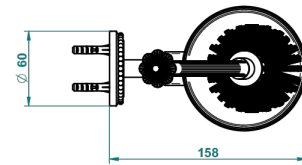

AMOUR DE TRIANON

G24-4720

Wall mounted toilet brush holder

THG®
PARIS

22996

13/01/2016

CHARACTERISTIC

- Amour de Trianon
- Wall mounted toilet brush holder

AVAILABLE FINITIONS

Black ceram - D30
Chrome polished - A02
Chrome polished / gold polished - G02
Copper antique matt, coated - H07
Gold mat - F07
Gold polished - F01

Light coated bronze - D01
Matt chrome (American satin) - C02
Matt nickel (American satin) - C01
Nickel antique / Sovereign - H28
Nickel polished - B01
Soft gold - F30

Soft matt gold - F31