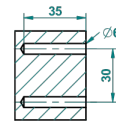

AMOUR DE TRIANON

G24-4720

Wall mounted toilet brush holder

THG®
PARIS

22996

13/01/2016

CHARACTERISTIC

- Amour de Trianon
- Wall mounted toilet brush holder

AVAILABLE FINITIONS

Black ceram - D30
Chrome polished - A02
Chrome polished / gold polished - G02
Copper antique matt, coated - H07
Gold mat - F07
Gold polished - F01

Light coated bronze - D01
Matt chrome (American satin) - C02
Matt nickel (American satin) - C01
Nickel antique / Sovereign - H28
Nickel polished - B01
Soft gold - F30

Soft matt gold - F31