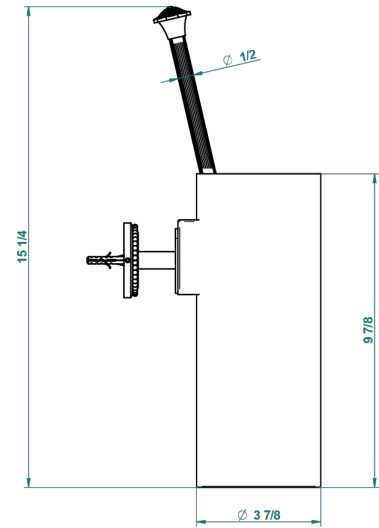

AMOUR DE TRIANON

G24-4720

Wall mounted toilet brush holder

THG®
PARIS

22996

13/01/2016

CHARACTERISTIC

- Amour de Trianon
- Wall mounted toilet brush holder

AVAILABLE FINITIONS

Black ceram - D30
Chrome polished - A02
Chrome polished / gold polished - G02
Copper antique matt, coated - H07
Gold mat - F07
Gold polished - F01

Light coated bronze - D01
Matt chrome (American satin) - C02
Matt nickel (American satin) - C01
Nickel antique / Sovereign - H28
Nickel polished - B01
Soft gold - F30

Soft matt gold - F31