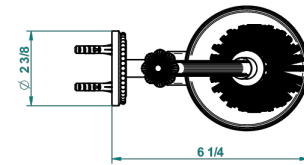

AMOUR DE TRIANON

G24-4720

Wall mounted toilet brush holder

THG®
PARIS

22996

13/01/2016

CHARACTERISTIC

- Amour de Trianon
- Wall mounted toilet brush holder

AVAILABLE FINITIONS

Black ceram - D30
Chrome polished - A02
Chrome polished / gold polished - G02
Copper antique matt, coated - H07
Gold mat - F07
Gold polished - F01

Light coated bronze - D01
Matt chrome (American satin) - C02
Matt nickel (American satin) - C01
Nickel antique / Sovereign - H28
Nickel polished - B01
Soft gold - F30

Soft matt gold - F31