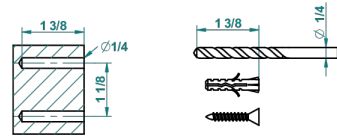

22996

13/01/2016

CHARACTERISTIC

- Versailles
- Wall mounted toilet brush holder

AVAILABLE FINITIONS

Black ceram - D30
Blush PVD - H62
Brass color PVD - H49
Brown bronze color PVD - F33
Chrome polished - A02
Chrome polished / gold polished - G02

Copper antique matt, coated - H07
Gold color PVD - H52
Gold mat - F07
Gold polished - F01
Graphite PVD - H64
Light coated bronze - D01

Matt Umber PVD - H67
Matt blush PVD - H60
Matt brass color PVD - H50
Matt brown bronze color PVD - F34
Matt chrome (American satin) - C02
Matt gold color PVD - H53

Matt graphite PVD - H65
Matt nickel (American satin) - C01
Matt nickel color PVD - H56
Nickel antique / Sovereign - H28
Nickel color PVD - H55
Nickel polished - B01

Soft gold - F30
Soft matt gold - F31
Umber PVD - H66