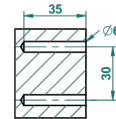

22996

13/01/2016

CHARACTERISTIC

- Versailles
- Wall mounted WC brush and holder, all metal

AVAILABLE FINITIONS

Antique nickel - H28
Black ceram - D30
Blush PVD - H62
Brass color PVD - H49
Brown bronze color PVD - F33
Gold color PVD - H52

Graphite PVD - H64
Lacquered light bronze - D01
Matt Umber PVD - H67
Matt blush PVD - H60
Matt brass color PVD - H50
Matt brown bronze color PVD - F34

Matt chrome - C02
Matt gold - F07
Matt gold color PVD - H53
Matt graphite PVD - H65
Matt nickel (color finish) - C01
Matt nickel color PVD - H56

Nickel color PVD - H55
Polished chrome (color finish) - A02
Polished chrome / Polished gold (color finish) - G02
Polished gold (color finish) - F01
Polished nickel - B01
Soft gold - F30

Soft matt gold - F31
Umber PVD - H66
Varnished matt antique red copper (color finish) - H07