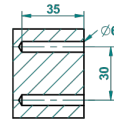

22996

13/01/2016

CHARACTERISTIC

- Versailles
- Wall mounted WC brush and holder, all metal

AVAILABLE FINITIONS

Antique nickel - H28
Black ceram - D30
Blush PVD - H62
Brass color PVD - H49
Brown bronze color PVD - F33
Gold color PVD - H52

Graphite PVD - H64
Lacquered light bronze - D01
Matt Umber PVD - H67
Matt blush PVD - H60
Matt brass color PVD - H50
Matt brown bronze color PVD - F34

Matt chrome - C02
Matt gold - F07
Matt gold color PVD - H53
Matt graphite PVD - H65
Matt nickel (color finish) - C01
Matt nickel color PVD - H56

Nickel color PVD - H55
Polished chrome (color finish) - A02
Polished chrome / Polished gold (color finish) - G02
Polished gold (color finish) - F01
Polished nickel - B01
Soft gold - F30

Soft matt gold - F31
Umber PVD - H66
Varnished matt antique red copper (color finish) - H07