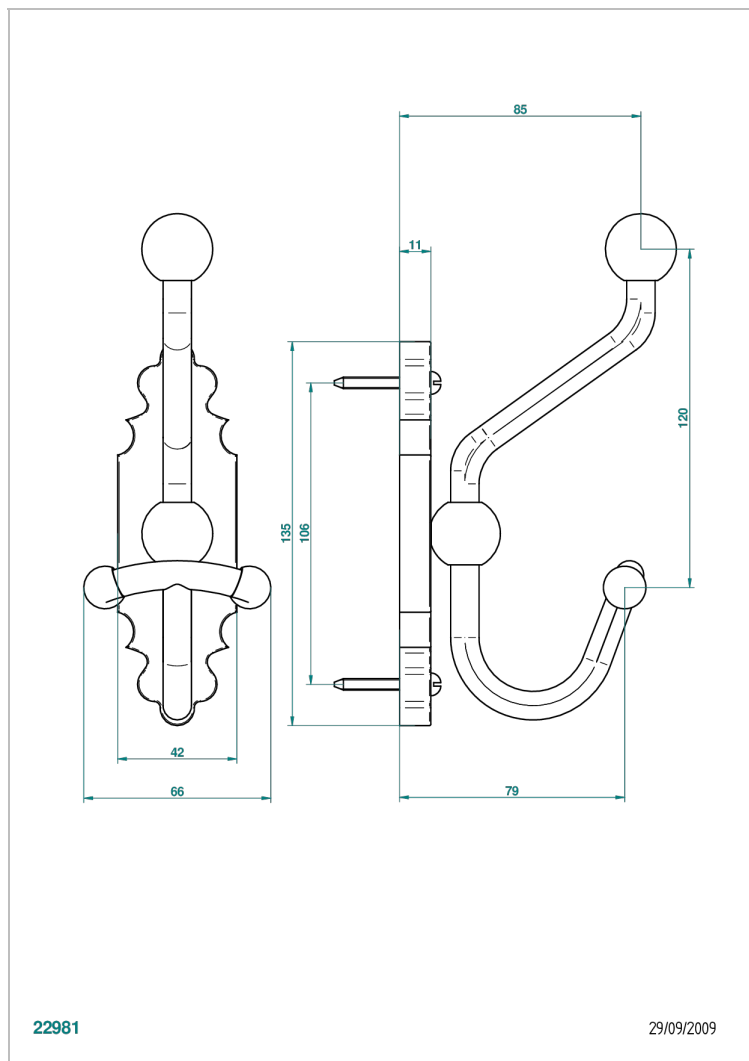

1900 WITH SMOOTH METAL LEVER HANDLES

G3M-510A

Double robe hook

22981

29/09/2009

CHARACTERISTIC

- 1900 with smooth metal lever handles
- Double robe hook

AVAILABLE FINITIONS