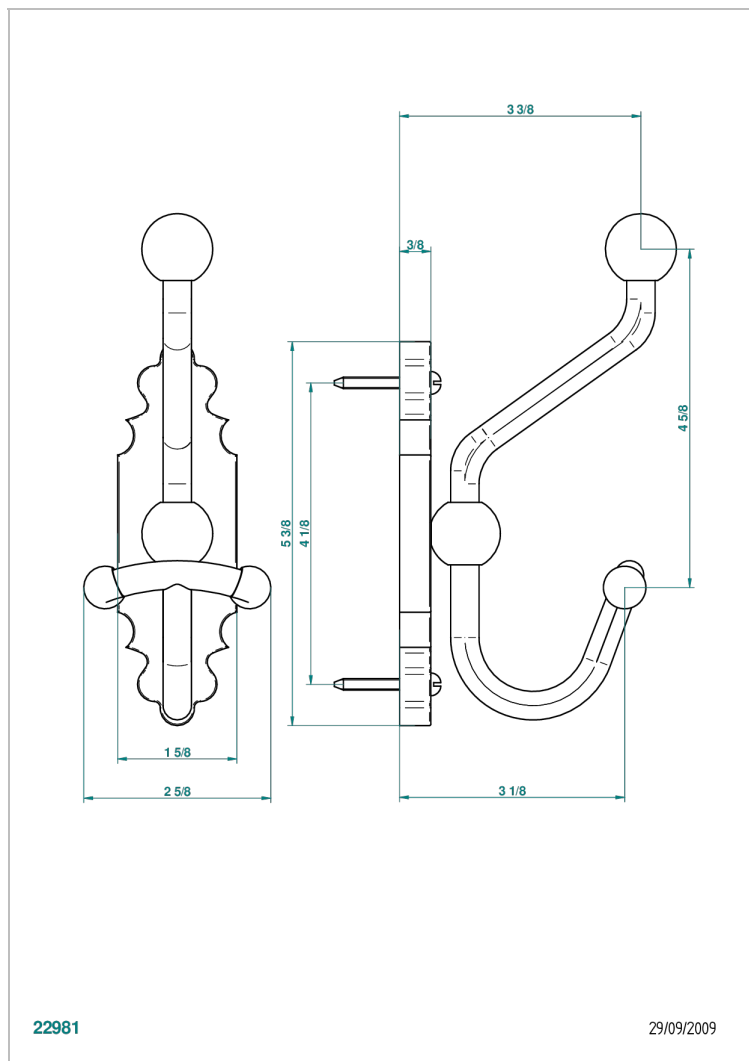

# 1900 WITH SMOOTH METAL LEVER HANDLES

G3M-510A

Double robe hook

22981

29/09/2009

## CHARACTERISTIC

- 1900 with smooth metal lever handles
- Double robe hook