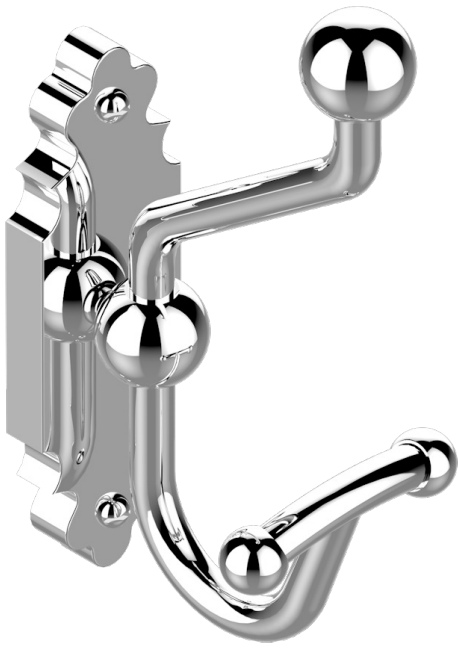

1900 WITH LEVER

G28-510A

Double robe hook

CHARACTERISTIC

- 1900 with lever
- Double robe hook

AVAILABLE FINITIONS

Antique nickel - H28
Black ceram - D30
Blush PVD - H62
Brass color PVD - H49
Brown bronze color PVD - F33
Gold color PVD - H52

Graphite PVD - H64
Lacquered light bronze - D01
Matt Umber PVD - H67
Matt blush PVD - H60
Matt brass color PVD - H50
Matt brown bronze color PVD - F34

Matt chrome - C02
Matt gold - F07
Matt gold color PVD - H53
Matt graphite PVD - H65
Matt nickel (color finish) - C01
Matt nickel color PVD - H56

Natural smoked Brass - A13
Nickel color PVD - H55
Polished chrome (color finish) - A02
Polished chrome / Polished gold (color finish) - G02
Polished gold (color finish) - F01
Polished nickel - B01

Soft gold - F30
Soft matt gold - F31
Umber PVD - H66
Varnished matt antique red copper (color finish) - H07