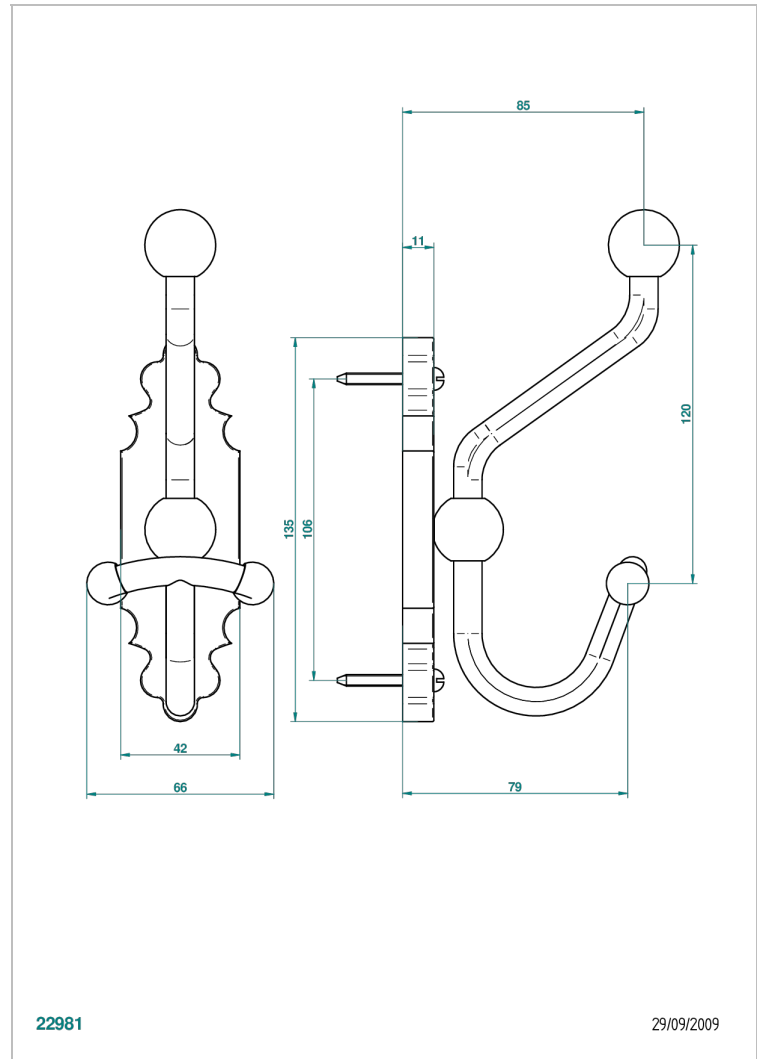

1900 WITH LEVER

G28-510A

Double robe hook

CHARACTERISTIC

- 1900 with lever
- Double robe hook

AVAILABLE FINITIONS

Antique nickel - H28
Black ceram - D30
Blush PVD - H62
Brass color PVD - H49
Brown bronze color PVD - F33
Gold color PVD - H52

Graphite PVD - H64
Lacquered light bronze - D01
Matt Umber PVD - H67
Matt blush PVD - H60
Matt brass color PVD - H50
Matt brown bronze color PVD - F34

Matt chrome - C02
Matt gold - F07
Matt gold color PVD - H53
Matt graphite PVD - H65
Matt nickel (color finish) - C01
Matt nickel color PVD - H56

Natural smoked Brass - A13
Nickel color PVD - H55
Polished chrome (color finish) - A02
Polished chrome / Polished gold (color finish) - G02
Polished gold (color finish) - F01
Polished nickel - B01

Soft gold - F30
Soft matt gold - F31
Umber PVD - H66
Varnished matt antique red copper (color finish) - H07