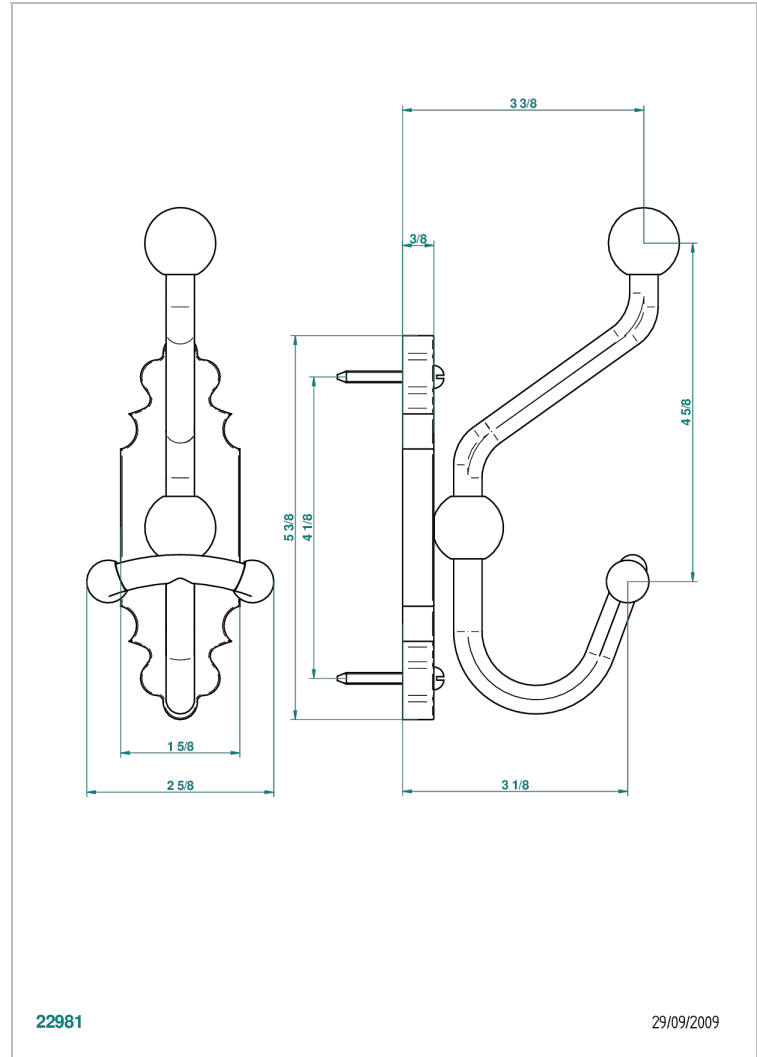

# 1900 WITH LEVER

G28-510A

Double robe hook

## CHARACTERISTIC

- 1900 with lever
- Double robe hook