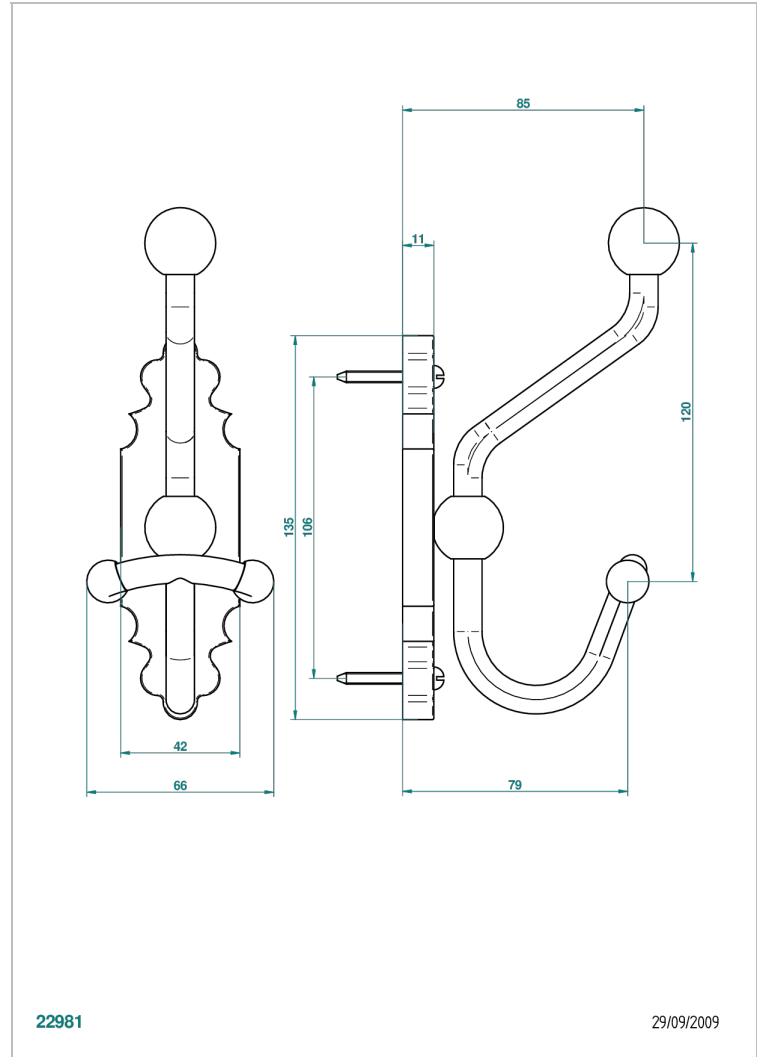

1900 WITH LEVER

G28-510A

Double robe hook

CHARACTERISTIC

- 1900 with lever
- Double robe hook

AVAILABLE FINITIONS

Antique nickel - H28
Black ceram - D30
Blush PVD - H62
Brass color PVD - H49
Brown bronze color PVD - F33
Gold color PVD - H52

Graphite PVD - H64
Lacquered light bronze - D01
Matt Umber PVD - H67
Matt blush PVD - H60
Matt brass color PVD - H50
Matt brown bronze color PVD - F34

Matt chrome - C02
Matt gold - F07
Matt gold color PVD - H53
Matt graphite PVD - H65
Matt nickel (color finish) - C01
Matt nickel color PVD - H56

Natural smoked Brass - A13
Nickel color PVD - H55
Polished chrome (color finish) - A02
Polished chrome / Polished gold (color finish) - G02
Polished gold (color finish) - F01
Polished nickel - B01

Soft gold - F30
Soft matt gold - F31
Umber PVD - H66
Varnished matt antique red copper (color finish) - H07