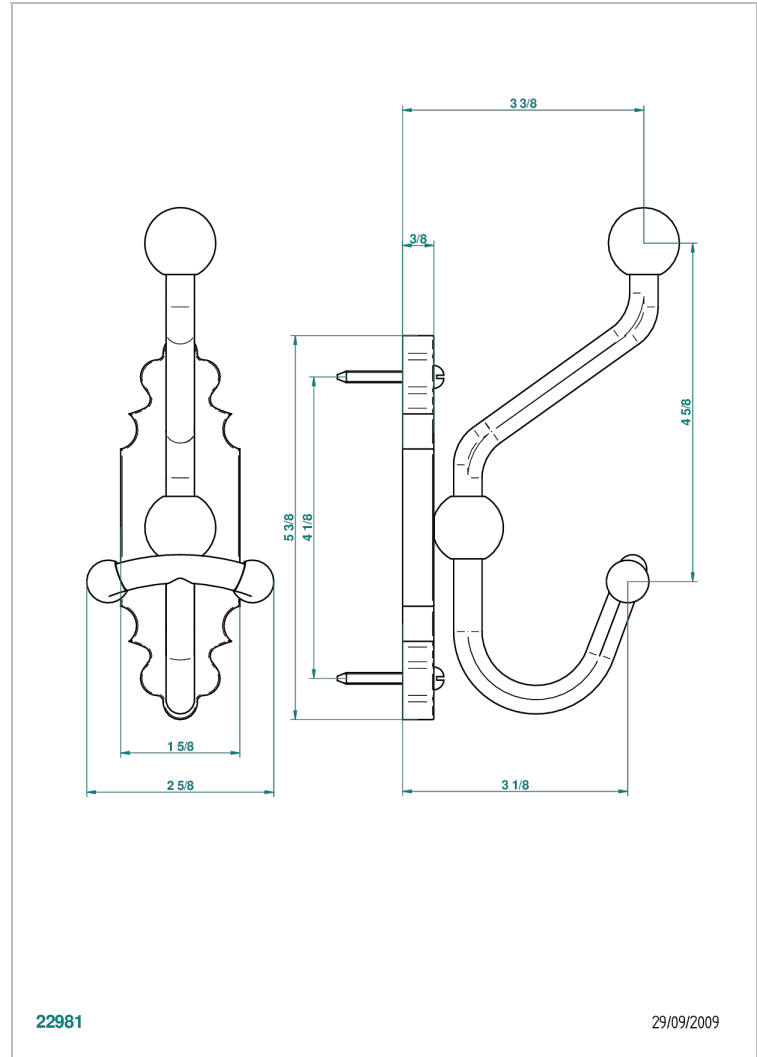

1900 WITH LEVER

G28-510A

Double robe hook

CHARACTERISTIC

- 1900 with lever
- Double robe hook

AVAILABLE FINITIONS

Antique nickel - H28
Black ceram - D30
Blush PVD - H62
Brass color PVD - H49
Brown bronze color PVD - F33
Gold color PVD - H52