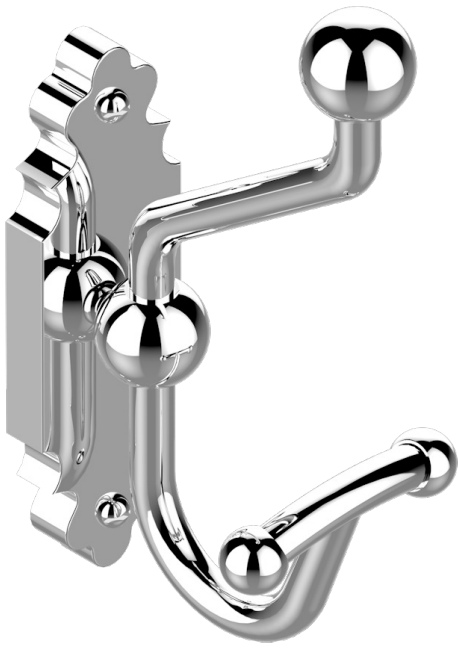

# 1900 WITH LEVER

G28-510A

Double robe hook

## CHARACTERISTIC

- 1900 with lever
- Double robe hook

## AVAILABLE FINITIONS

Antique nickel - H28  
Black ceram - D30  
Blush PVD - H62  
Brass color PVD - H49  
Brown bronze color PVD - F33  
Gold color PVD - H52

Graphite PVD - H64  
Lacquered light bronze - D01  
Matt Umber PVD - H67  
Matt blush PVD - H60  
Matt brass color PVD - H50  
Matt brown bronze color PVD - F34