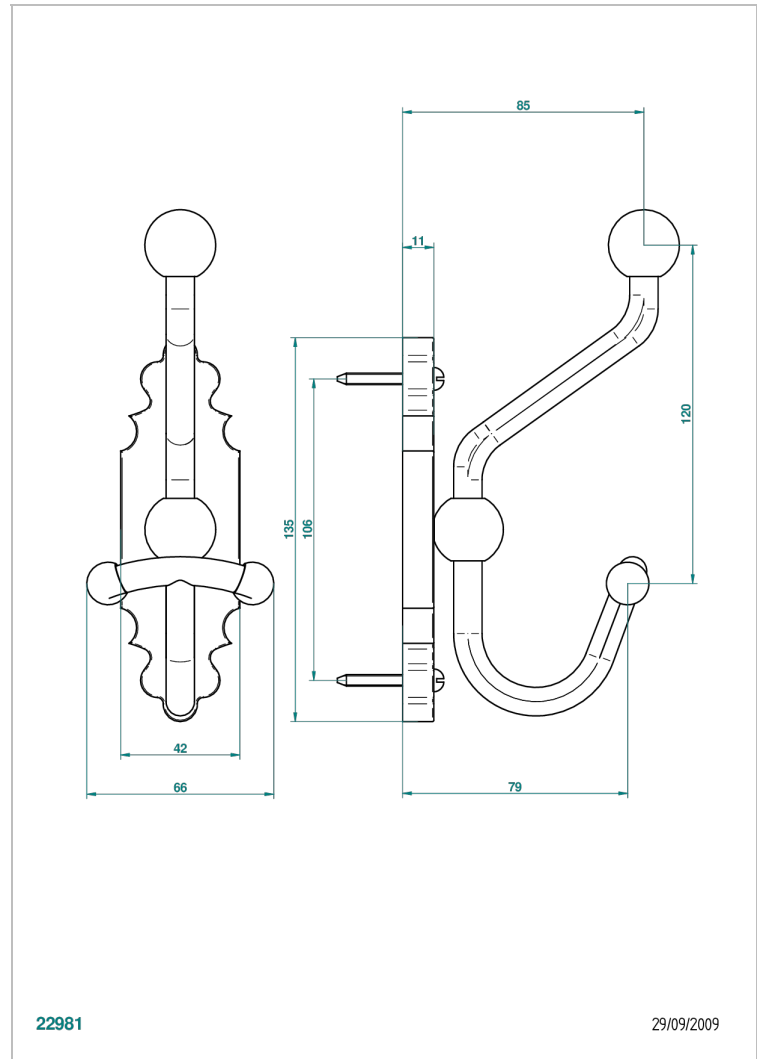

# 1900 WITH LEVER

G28-510A

Double robe hook

## CHARACTERISTIC

- 1900 with lever
- Double robe hook

## AVAILABLE FINITIONS

Antique nickel - H28  
Black ceram - D30  
Blush PVD - H62  
Brass color PVD - H49  
Brown bronze color PVD - F33  
Gold color PVD - H52

Graphite PVD - H64  
Lacquered light bronze - D01  
Matt Umber PVD - H67  
Matt blush PVD - H60  
Matt brass color PVD - H50  
Matt brown bronze color PVD - F34