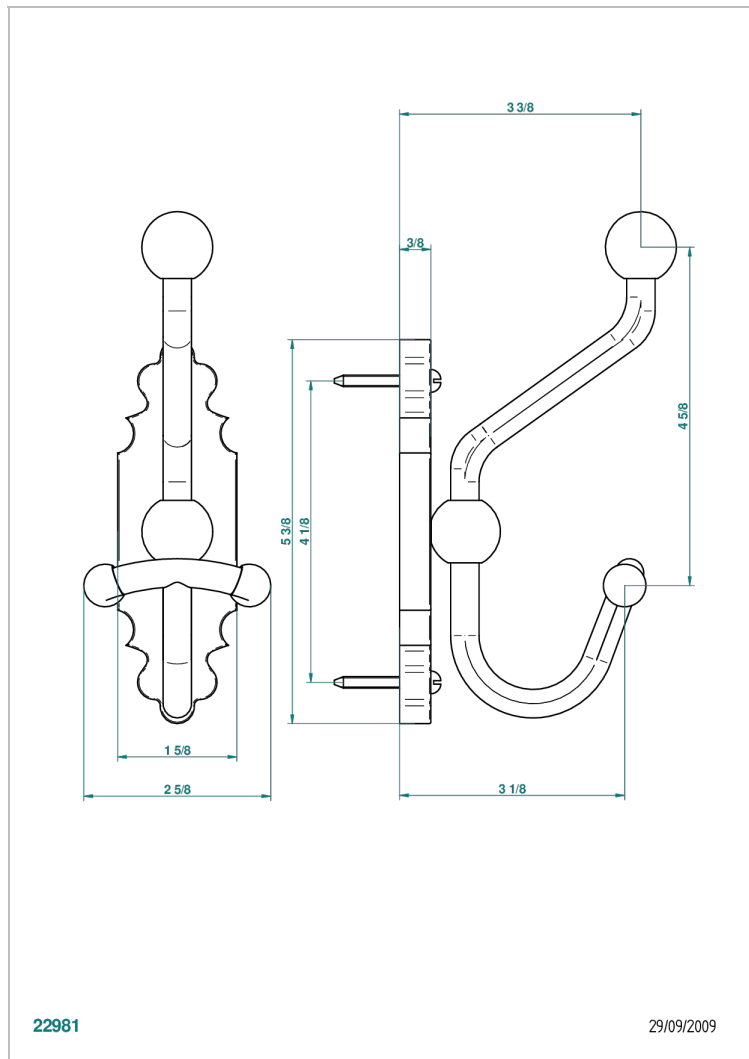

1900 WITH LEVER

G28-510A

双人浴衣架

THG[®]
PARIS

特色

- 1900 with lever
- 双人浴衣架

可选饰面

Black ceram - D30
Blush PVD - H62
Graphite PVD - H64
Matt Umber PVD - H67
Matt blush PVD - H60
Matt graphite PVD - H65