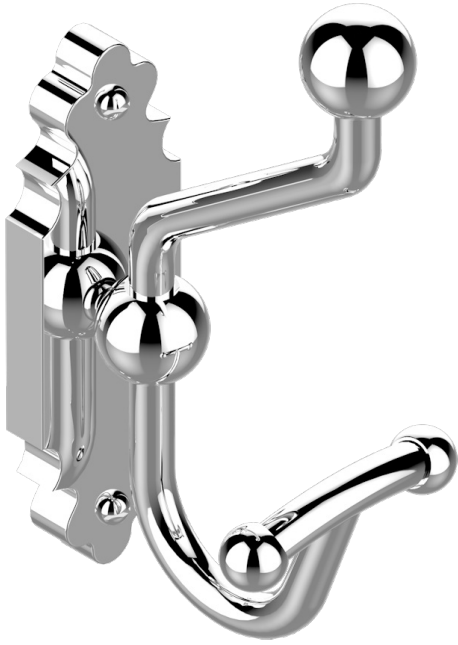

# 1900

G25-510A

Double robe hook

22981

29/09/2009

## CHARACTERISTIC

- 1900
- Double robe hook

## AVAILABLE FINITIONS

Antique nickel - H28  
Black ceram - D30  
Blush PVD - H62  
Brass color PVD - H49  
Brown bronze color PVD - F33  
Gold color PVD - H52

Graphite PVD - H64  
Lacquered light bronze - D01  
Matt Umber PVD - H67  
Matt blush PVD - H60  
Matt brass color PVD - H50  
Matt brown bronze color PVD - F34