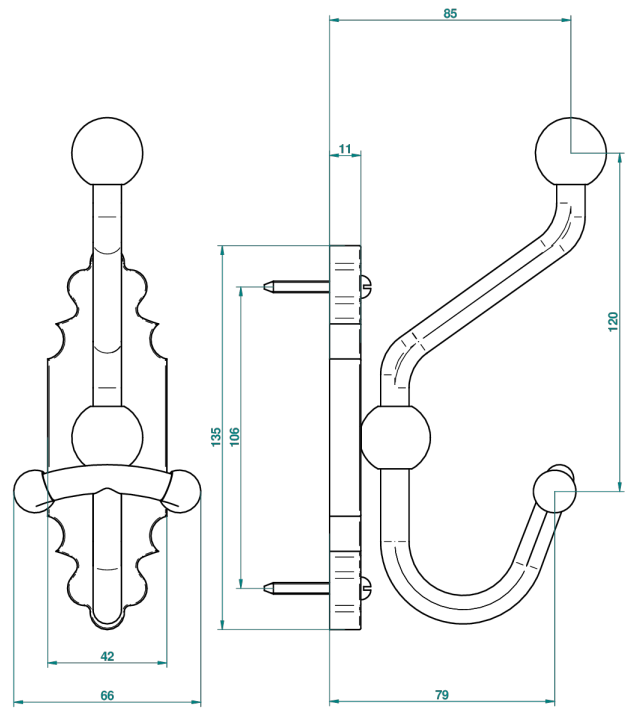

# 1900

G25-510A

Double robe hook

22981

29/09/2009

## CHARACTERISTIC

- 1900
- Double robe hook