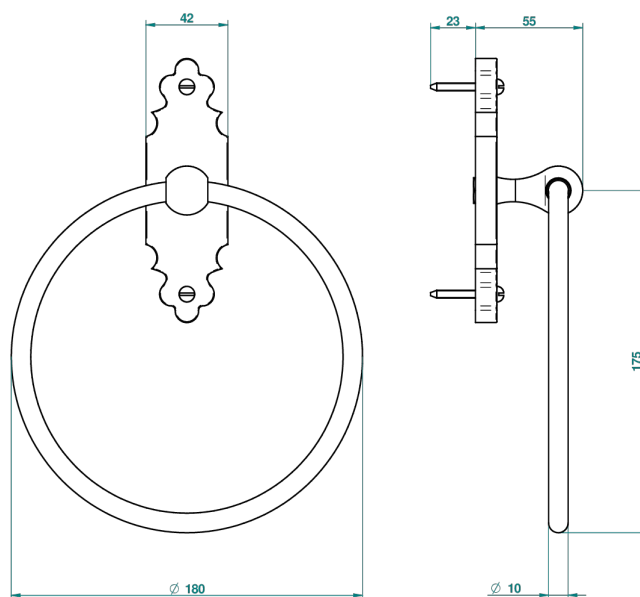

1900 WITH SMOOTH METAL LEVER HANDLES

G3M-504N

Towel ring

22978

08/09/2010

CHARACTERISTIC

- 1900 with smooth metal lever handles
- Towel ring

AVAILABLE FINITIONS