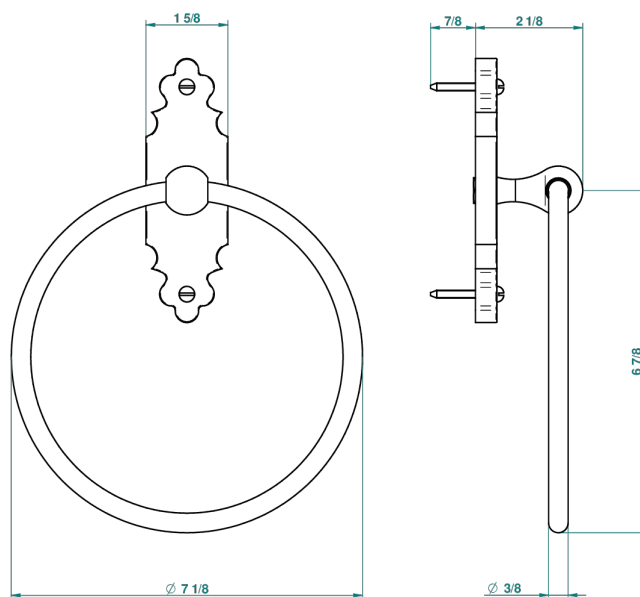

1900 WITH SMOOTH METAL LEVER HANDLES

G3M-504N

Towel ring

22978

08/09/2010

CHARACTERISTIC

- 1900 with smooth metal lever handles
- Towel ring

AVAILABLE FINITIONS