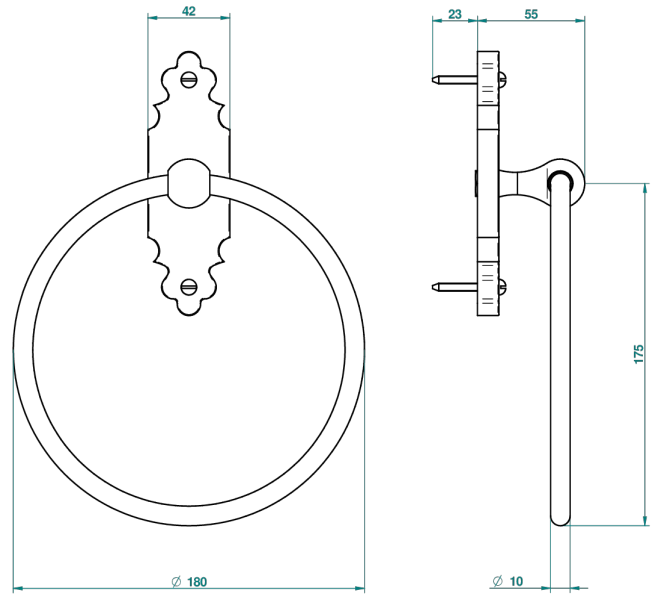

1900 WITH LEVER HANDLES

G28-504N

Towel ring

THG[®]
PARIS

22978

08/09/2010

CHARACTERISTIC

- 1900 with lever handles
- Towel ring