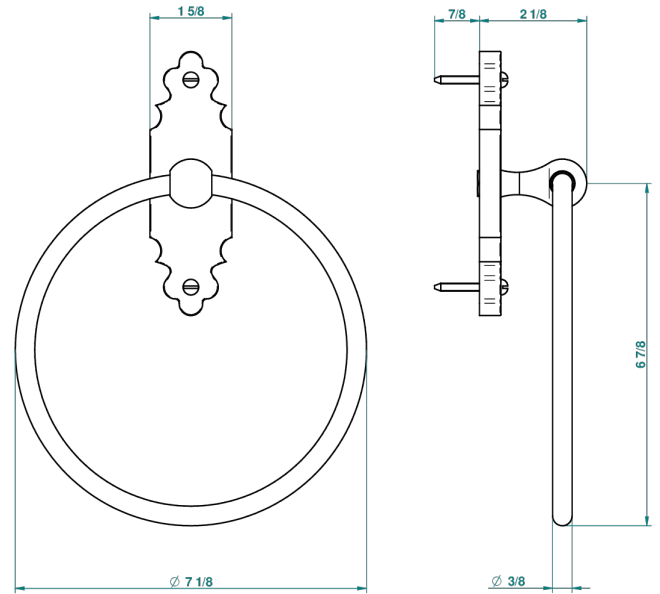

# 1900 WITH LEVER HANDLES

G28-504N

Towel ring

22978

08/09/2010

## CHARACTERISTIC

- 1900 with lever handles
- Towel ring